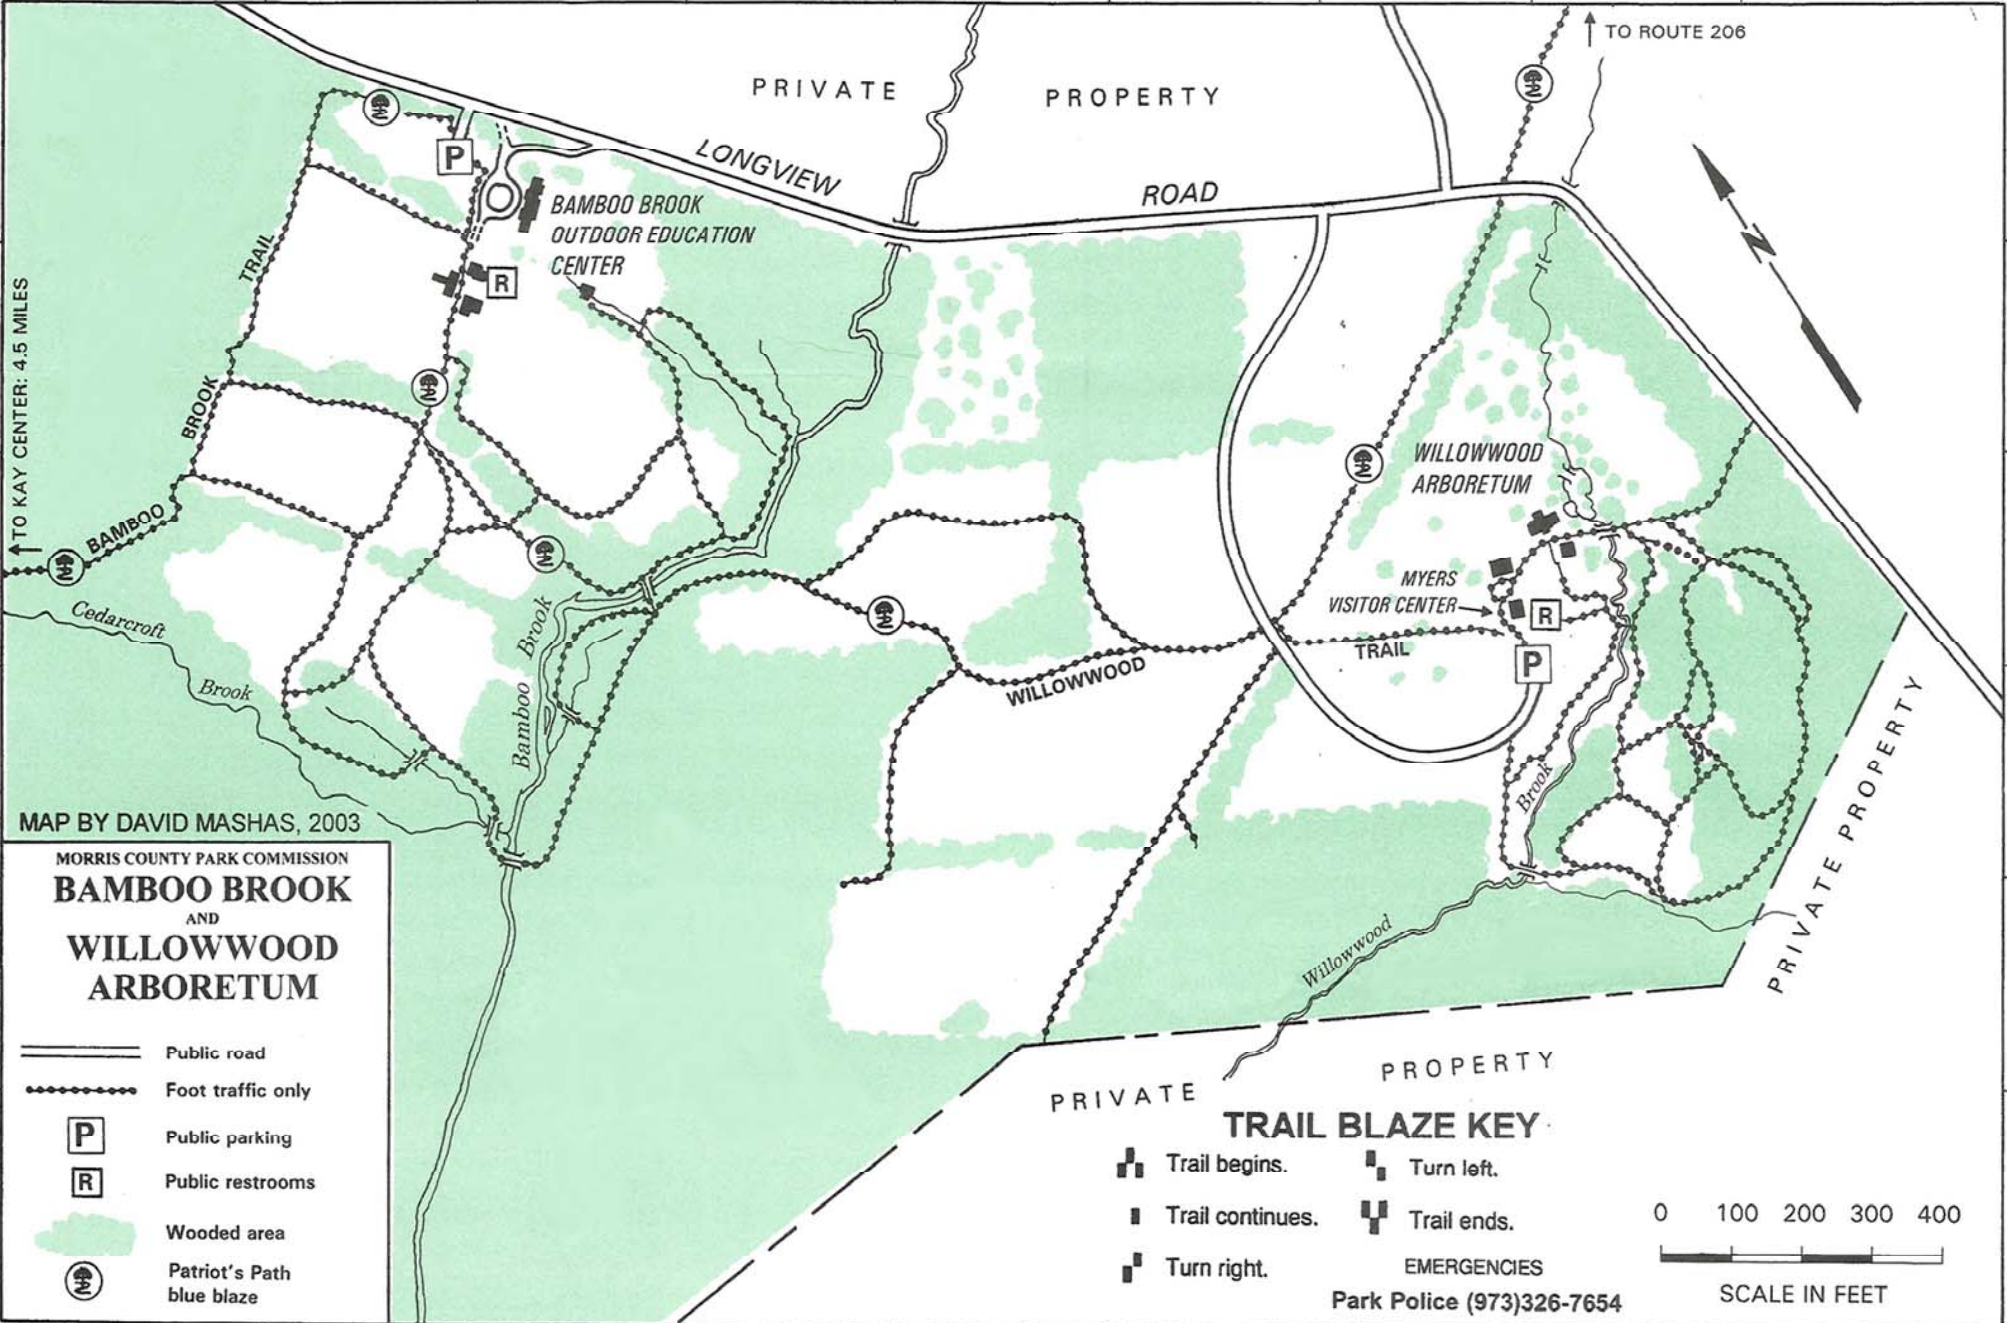

1 2 3 4 5 6 7 8 9

A
B
C
D
E
F

MAP BY DAVID MASHAS, 2003

MORRIS COUNTY PARK COMMISSION
BAMBOO BROOK
 AND
WILLOWWOOD
 ARBORETUM

- Public road
- Foot traffic only
- Public parking
- Public restrooms
- Wooded area
- Patriot's Path blue blaze

PRIVATE PROPERTY

TRAIL BLAZE KEY

- Trail begins.
- Trail continues.
- Turn right.
- Turn left.
- Trail ends.

EMERGENCIES
 Park Police (973)326-7654

SCALE IN FEET