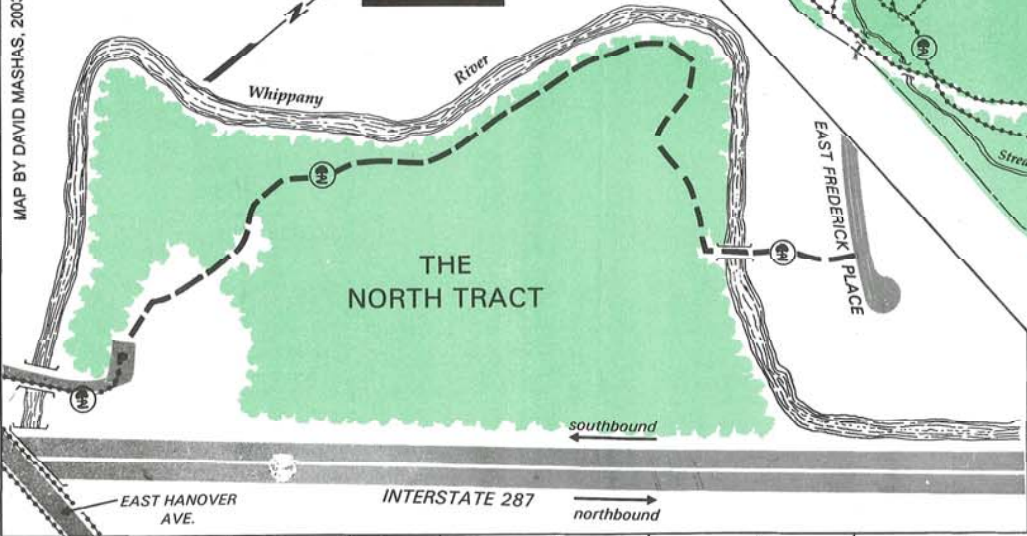

MAP INSERT

MAP BY DAVID MASHAS, 2003

TRAIL BLAZE KEY

- Trail begins.
- Trail continues.
- Turn right.
- Turn left.
- Trail ends.
- EMERGENCIES
Park Police (973)326-7654

**MORRIS COUNTY PARK COMMISSION
FRELINGHUYSEN
ARBORETUM**

- public road
- authorized vehicle/foot traffic
- bike/foot traffic
- foot traffic only
- self-guiding blue trail
- self-guiding red trail
- public parking
- Patriot's Path marker
- wooded area

SCALE IN FEET