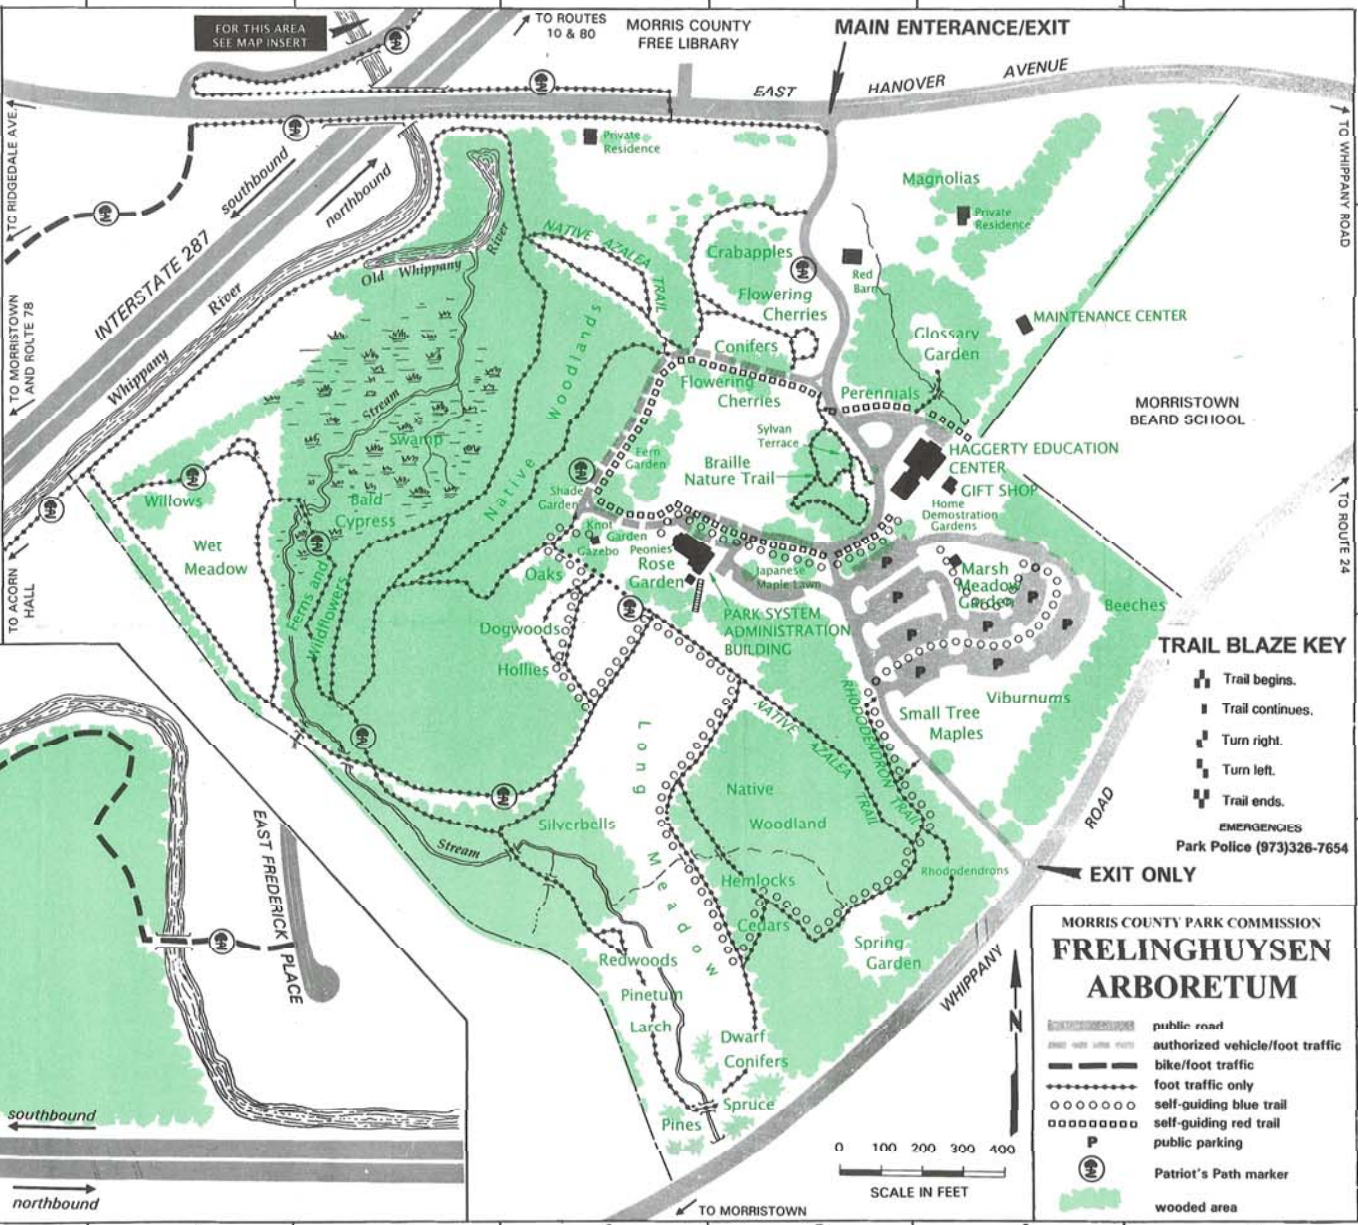

MAP INSERT

MAP BY DAVID MASHAS, 2003

TRAIL BLAZE KEY

- Trail begins.
- Trail continues.
- Turn right.
- Turn left.
- Trail ends.
- EMERGENCIES
Park Police (973)326-7654

**MORRIS COUNTY PARK COMMISSION
FRELINGHUYSEN
ARBORETUM**

- public road
- authorized vehicle/foot traffic
- bike/foot traffic
- foot traffic only
- self-guiding blue trail
- self-guiding red trail
- public parking
- Patriot's Path marker
- wooded area

SCALE IN FEET

1 2 3 4 5 6 7 8 9