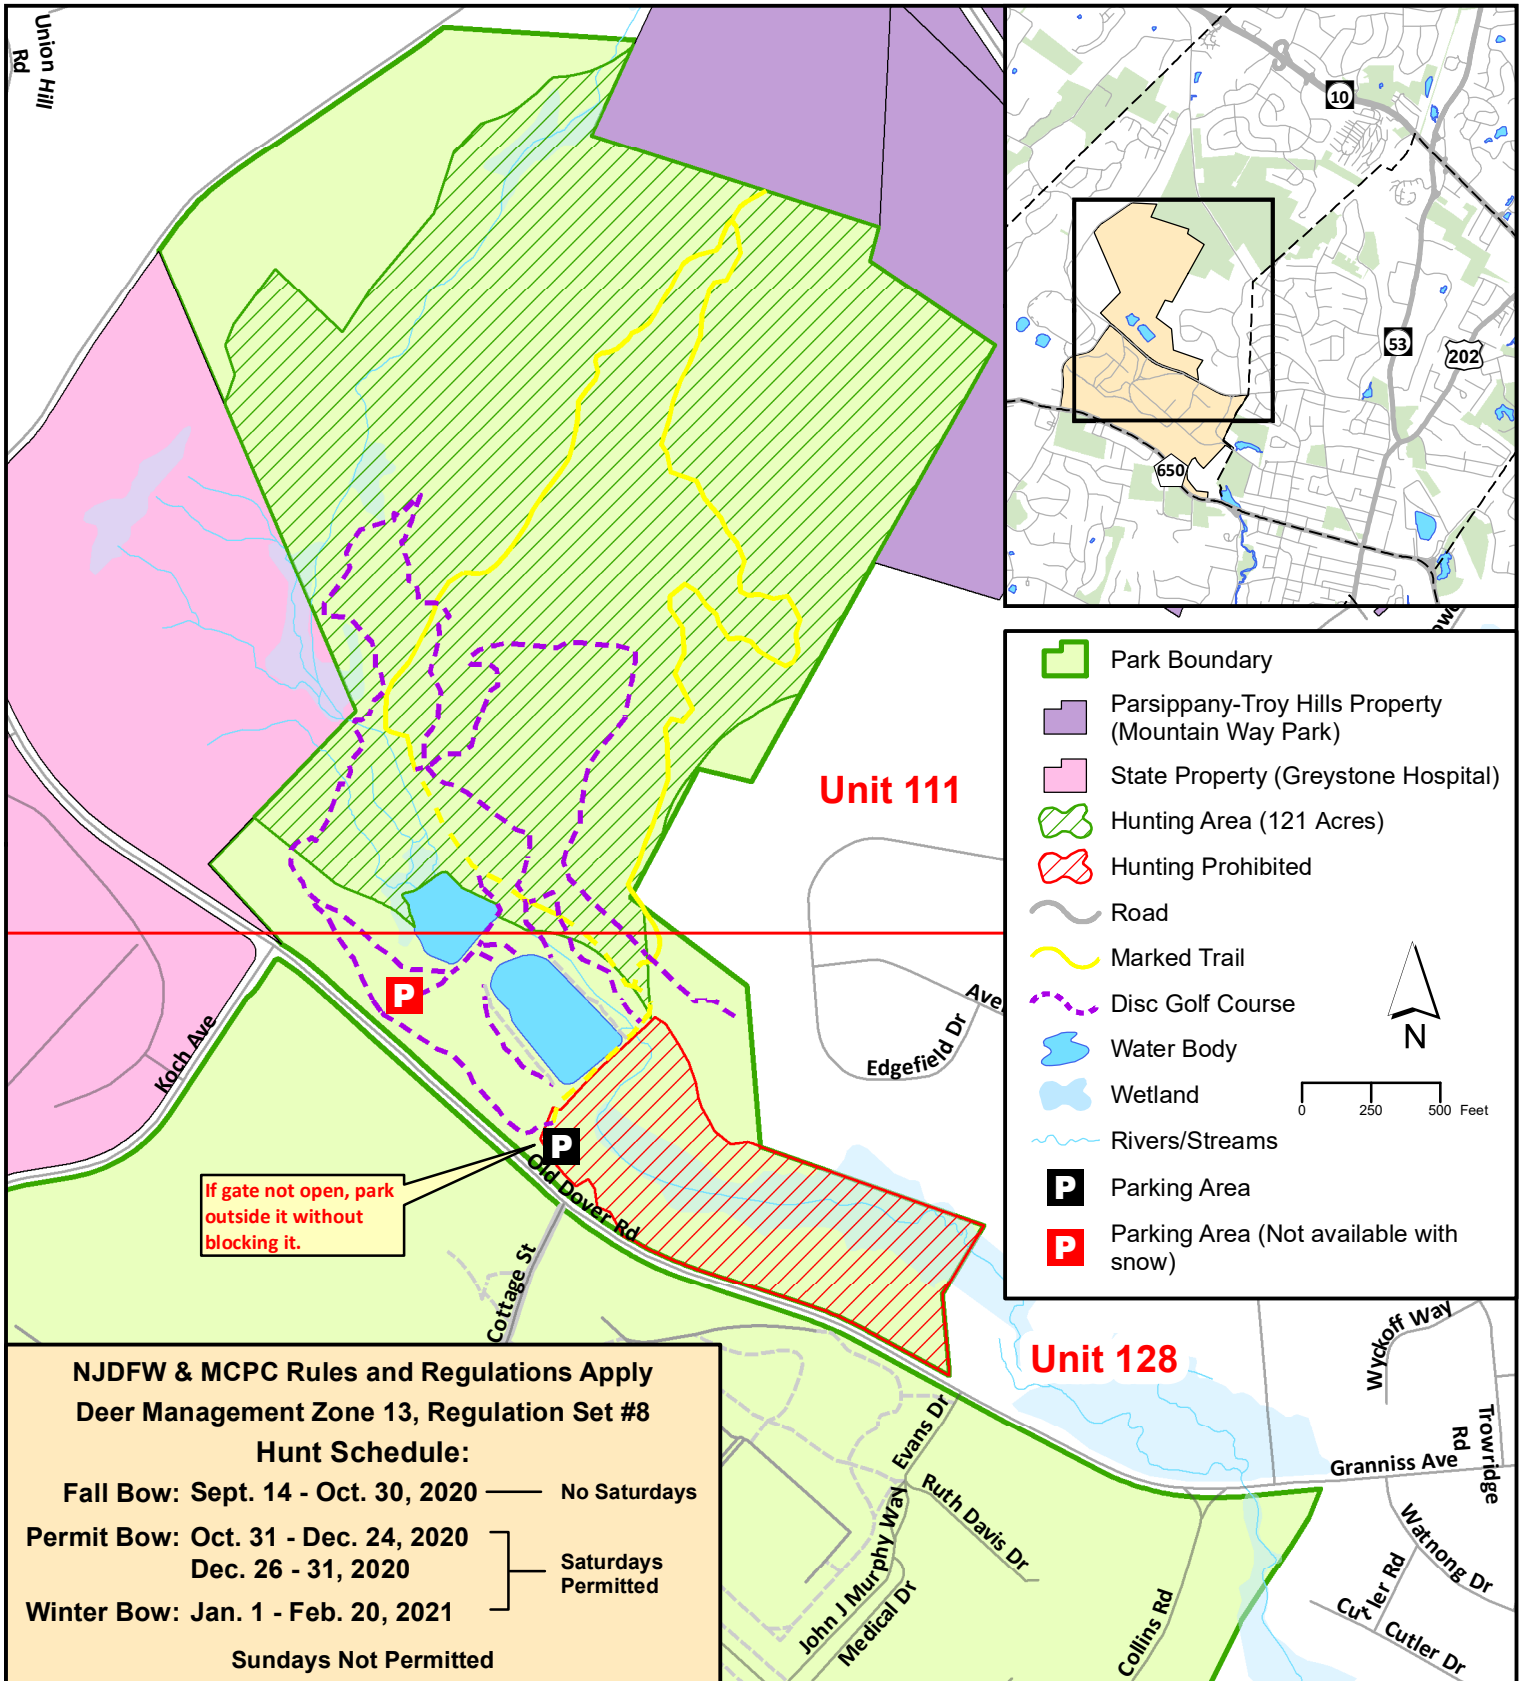

Morris County Park Commission - 2020/21 White-tailed Deer Management Program

Central Park of Morris County

Parsippany-Troy Hills Township

Access Permit Required

Date: 6/25/2020

NJDFW & MCPC Rules and Regulations Apply
Deer Management Zone 13, Regulation Set #8

Hunt Schedule:

Fall Bow: Sept. 14 - Oct. 30, 2020 — No Saturdays

Permit Bow: Oct. 31 - Dec. 24, 2020
 Dec. 26 - 31, 2020 — Saturdays Permitted

Winter Bow: Jan. 1 - Feb. 20, 2021

Sundays Not Permitted

Note: All hunters are required to maintain a distance of 450 feet from buildings and school playgrounds, even if they are not occupied. This map is intended to serve as a general guideline as to park boundaries and safety zones. The Morris County Park Commission does not guarantee that the information within is 100% accurate. Ultimately the hunter is responsible for adhering to safety zone standards while hunting in the park.