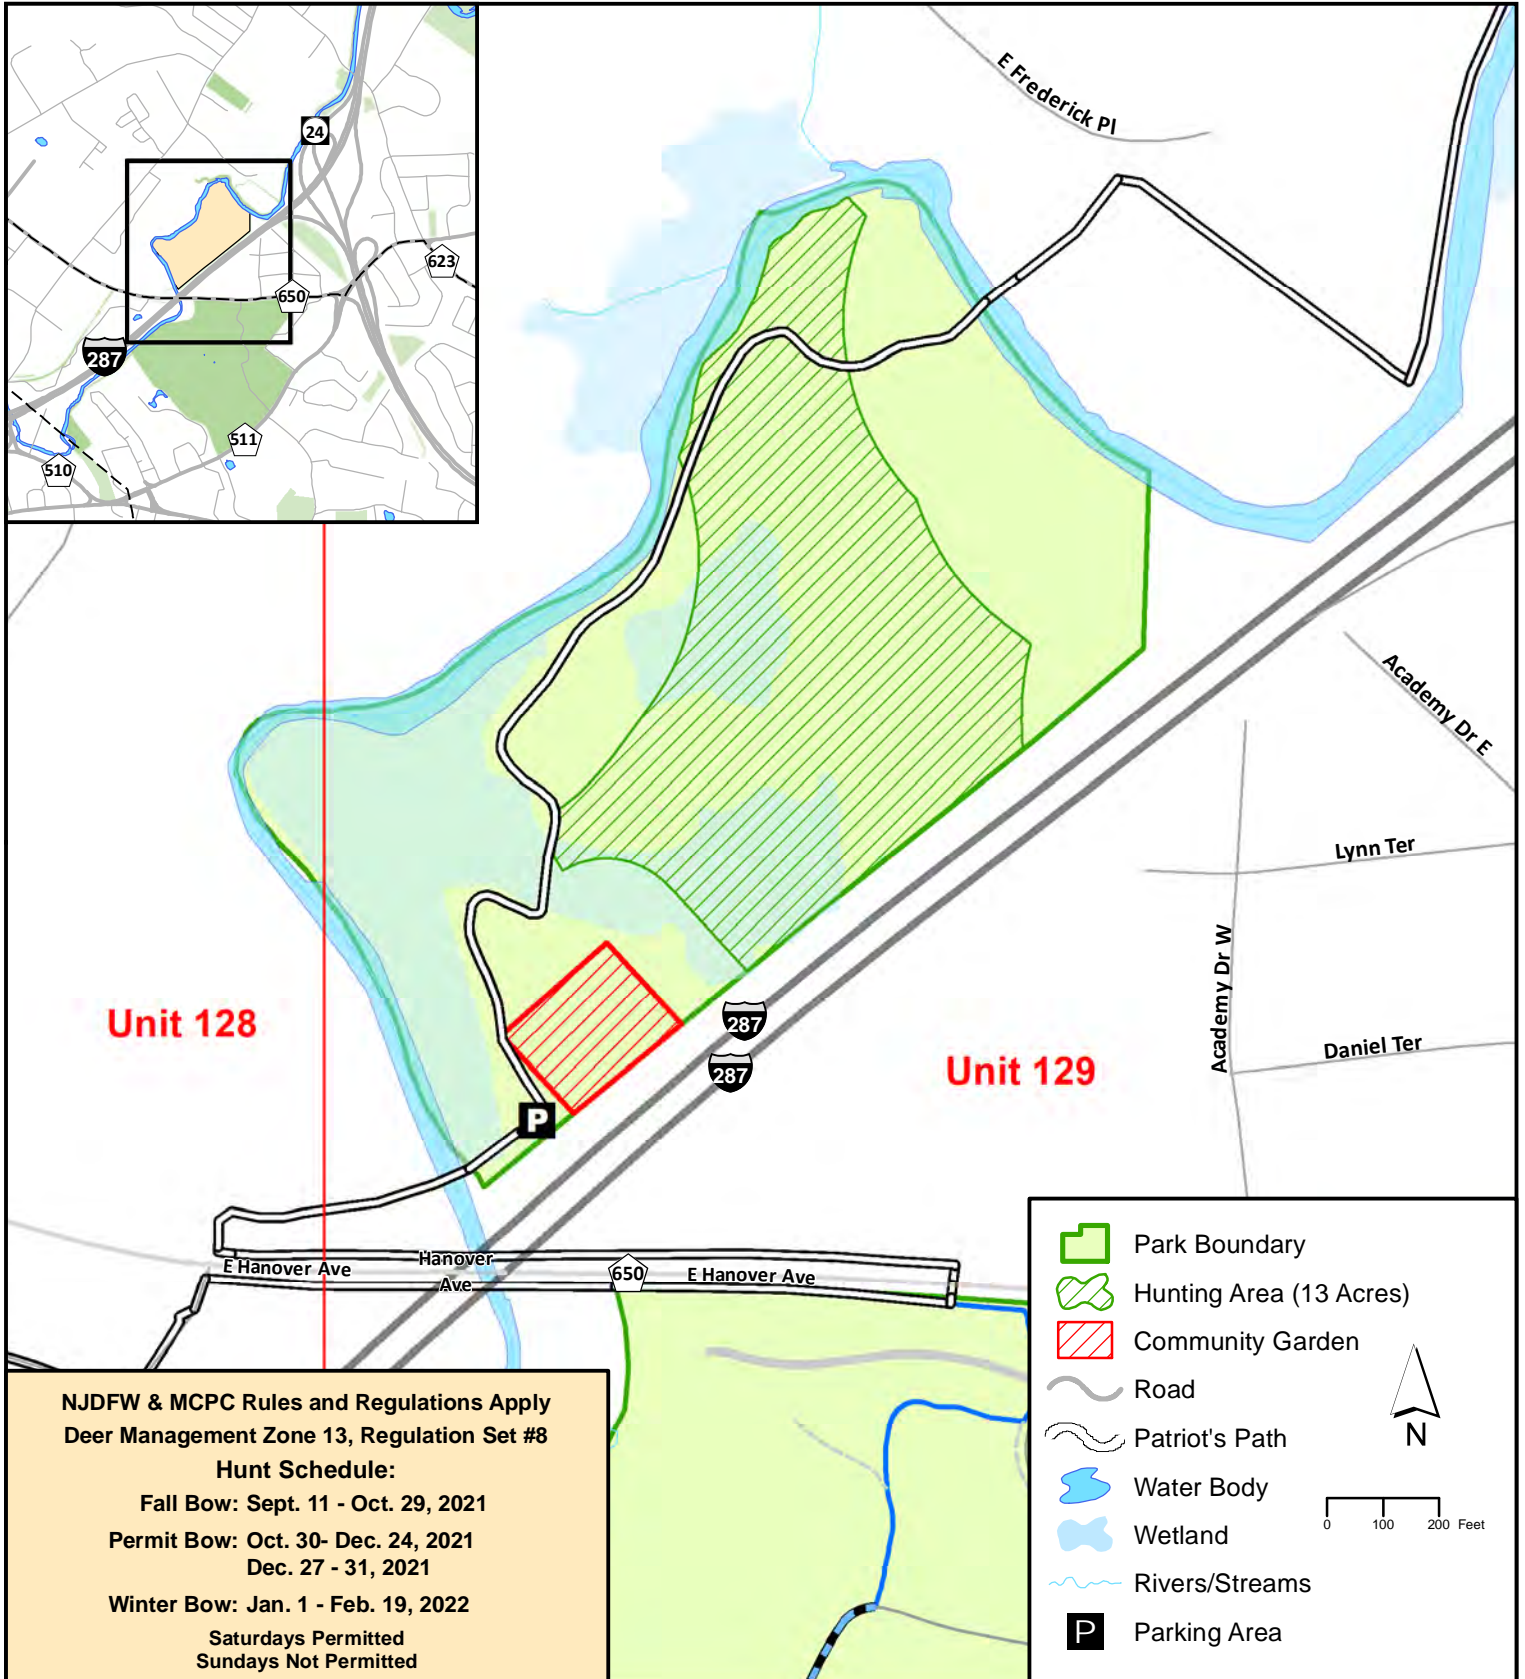

Morris County Park Commission - 2021/22 White-tailed Deer Management Program

Frelinghuysen Arboretum - North Tract

Hanover & Morris Townships

Access Permit Required

Date: 8/5/2021

Unit 128

Unit 129

NJDFW & MCPC Rules and Regulations Apply
Deer Management Zone 13, Regulation Set #8

Hunt Schedule:

Fall Bow: Sept. 11 - Oct. 29, 2021

Permit Bow: Oct. 30- Dec. 24, 2021
Dec. 27 - 31, 2021

Winter Bow: Jan. 1 - Feb. 19, 2022

Saturdays Permitted
Sundays Not Permitted

Note: All hunters are required to maintain a distance of 450 feet from buildings and school playgrounds, even if they are not occupied. This map is intended to serve as a general guideline as to park boundaries and safety zones. The Morris County Park Commission does not guarantee that the information within is 100% accurate. Ultimately the hunter is responsible for adhering to safety zone standards while hunting in the park.