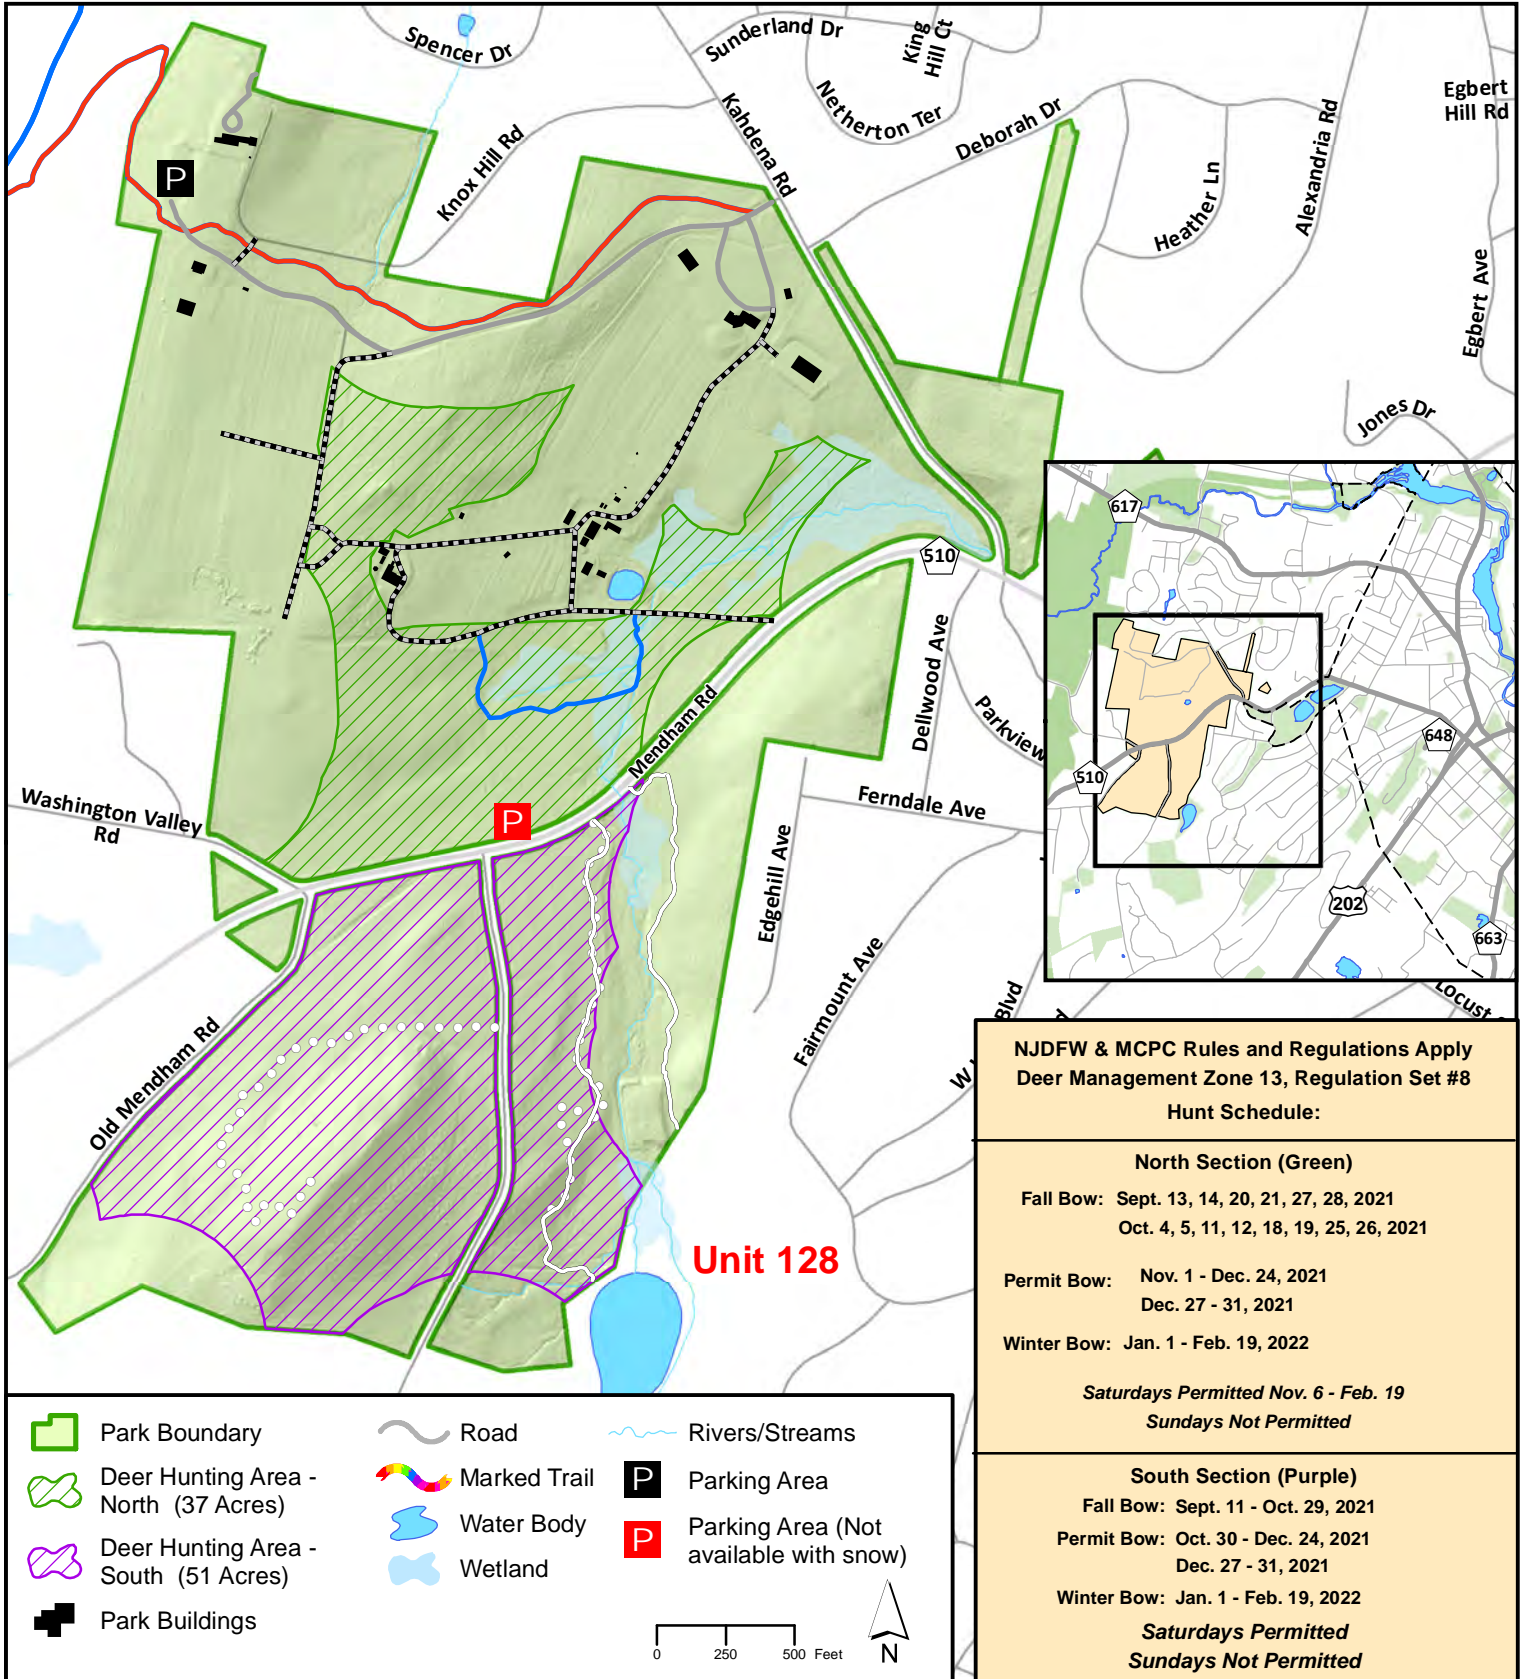

Morris County Park Commission - 2021/22 White-tailed Deer Management Program

Fosterfields Living Historical Farm

Morris Township

Access Permit Required

Date: 8/5/2021

Unit 128

NJDFW & MCPC Rules and Regulations Apply
Deer Management Zone 13, Regulation Set #8
Hunt Schedule:

North Section (Green)

Fall Bow: Sept. 13, 14, 20, 21, 27, 28, 2021
 Oct. 4, 5, 11, 12, 18, 19, 25, 26, 2021

Permit Bow: Nov. 1 - Dec. 24, 2021
 Dec. 27 - 31, 2021

Winter Bow: Jan. 1 - Feb. 19, 2022

Saturdays Permitted Nov. 6 - Feb. 19
Sundays Not Permitted

South Section (Purple)

Fall Bow: Sept. 11 - Oct. 29, 2021
 Permit Bow: Oct. 30 - Dec. 24, 2021
 Dec. 27 - 31, 2021

Winter Bow: Jan. 1 - Feb. 19, 2022

Saturdays Permitted
Sundays Not Permitted

Note: All hunters are required to maintain a distance of 450 feet from buildings and school playgrounds, even if they are not occupied. This map is intended to serve as a general guideline as to park boundaries and safety zones. The Morris County Park Commission does not guarantee that the information within is 100% accurate. Ultimately the hunter is responsible for adhering to safety zone standards while hunting in the park.