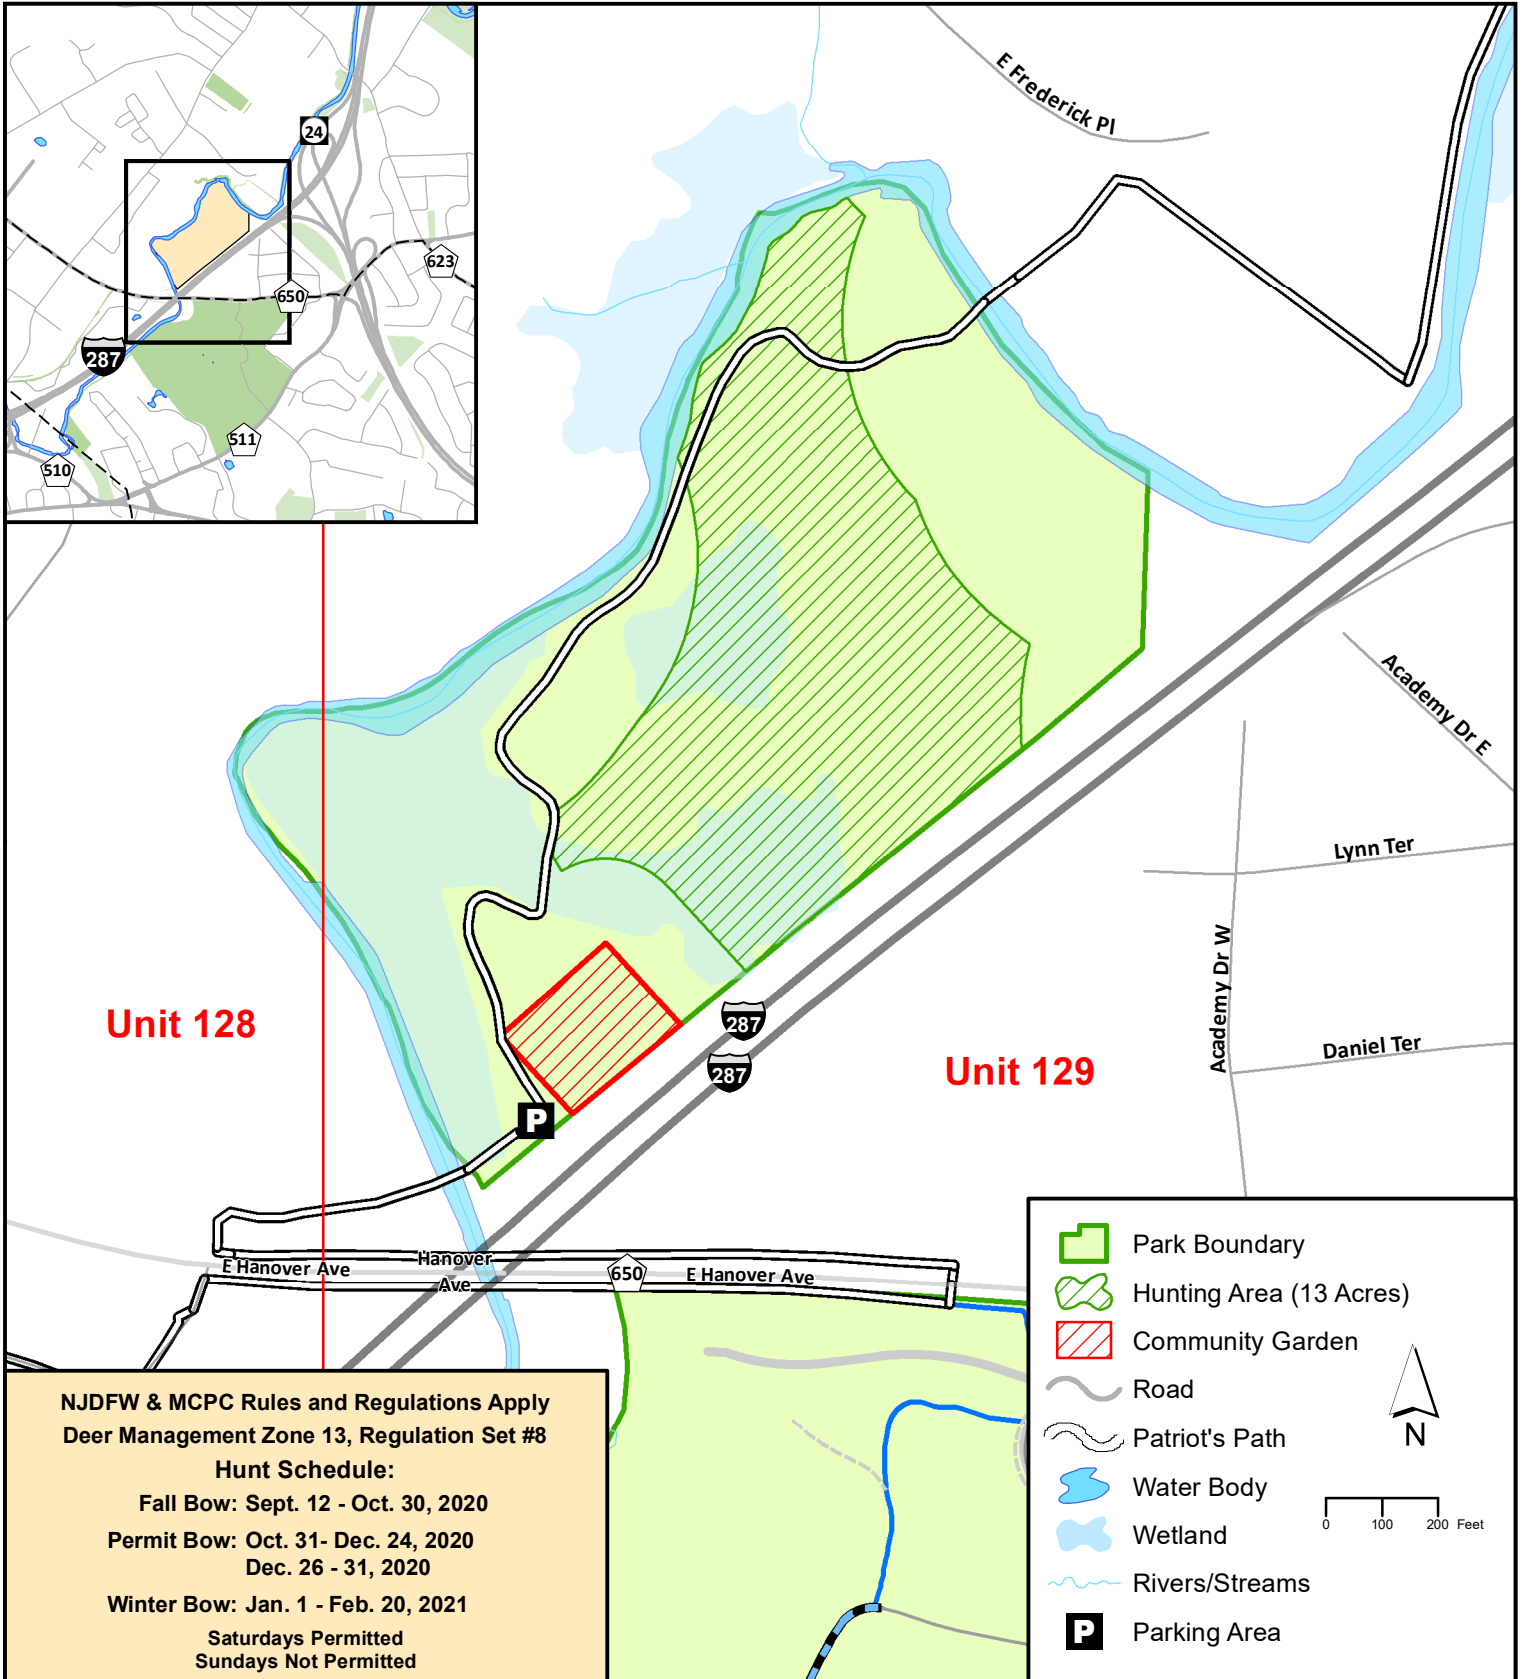

# Morris County Park Commission - 2020/21 White-tailed Deer Management Program

## Frelinghuysen Arboretum - North Tract

Hanover & Morris Townships  
**Access Permit Required**

Date: 6/25/2020

**NJDFW & MCPC Rules and Regulations Apply**  
**Deer Management Zone 13, Regulation Set #8**

**Hunt Schedule:**

Fall Bow: Sept. 12 - Oct. 30, 2020  
 Permit Bow: Oct. 31 - Dec. 24, 2020  
 Dec. 26 - 31, 2020

Winter Bow: Jan. 1 - Feb. 20, 2021

Saturdays Permitted  
 Sundays Not Permitted

**Note: All hunters are required to maintain a distance of 450 feet from buildings and school playgrounds, even if they are not occupied. This map is intended to serve as a general guideline as to park boundaries and safety zones. The Morris County Park Commission does not guarantee that the information within is 100% accurate. Ultimately the hunter is responsible for adhering to safety zone standards while hunting in the park.**