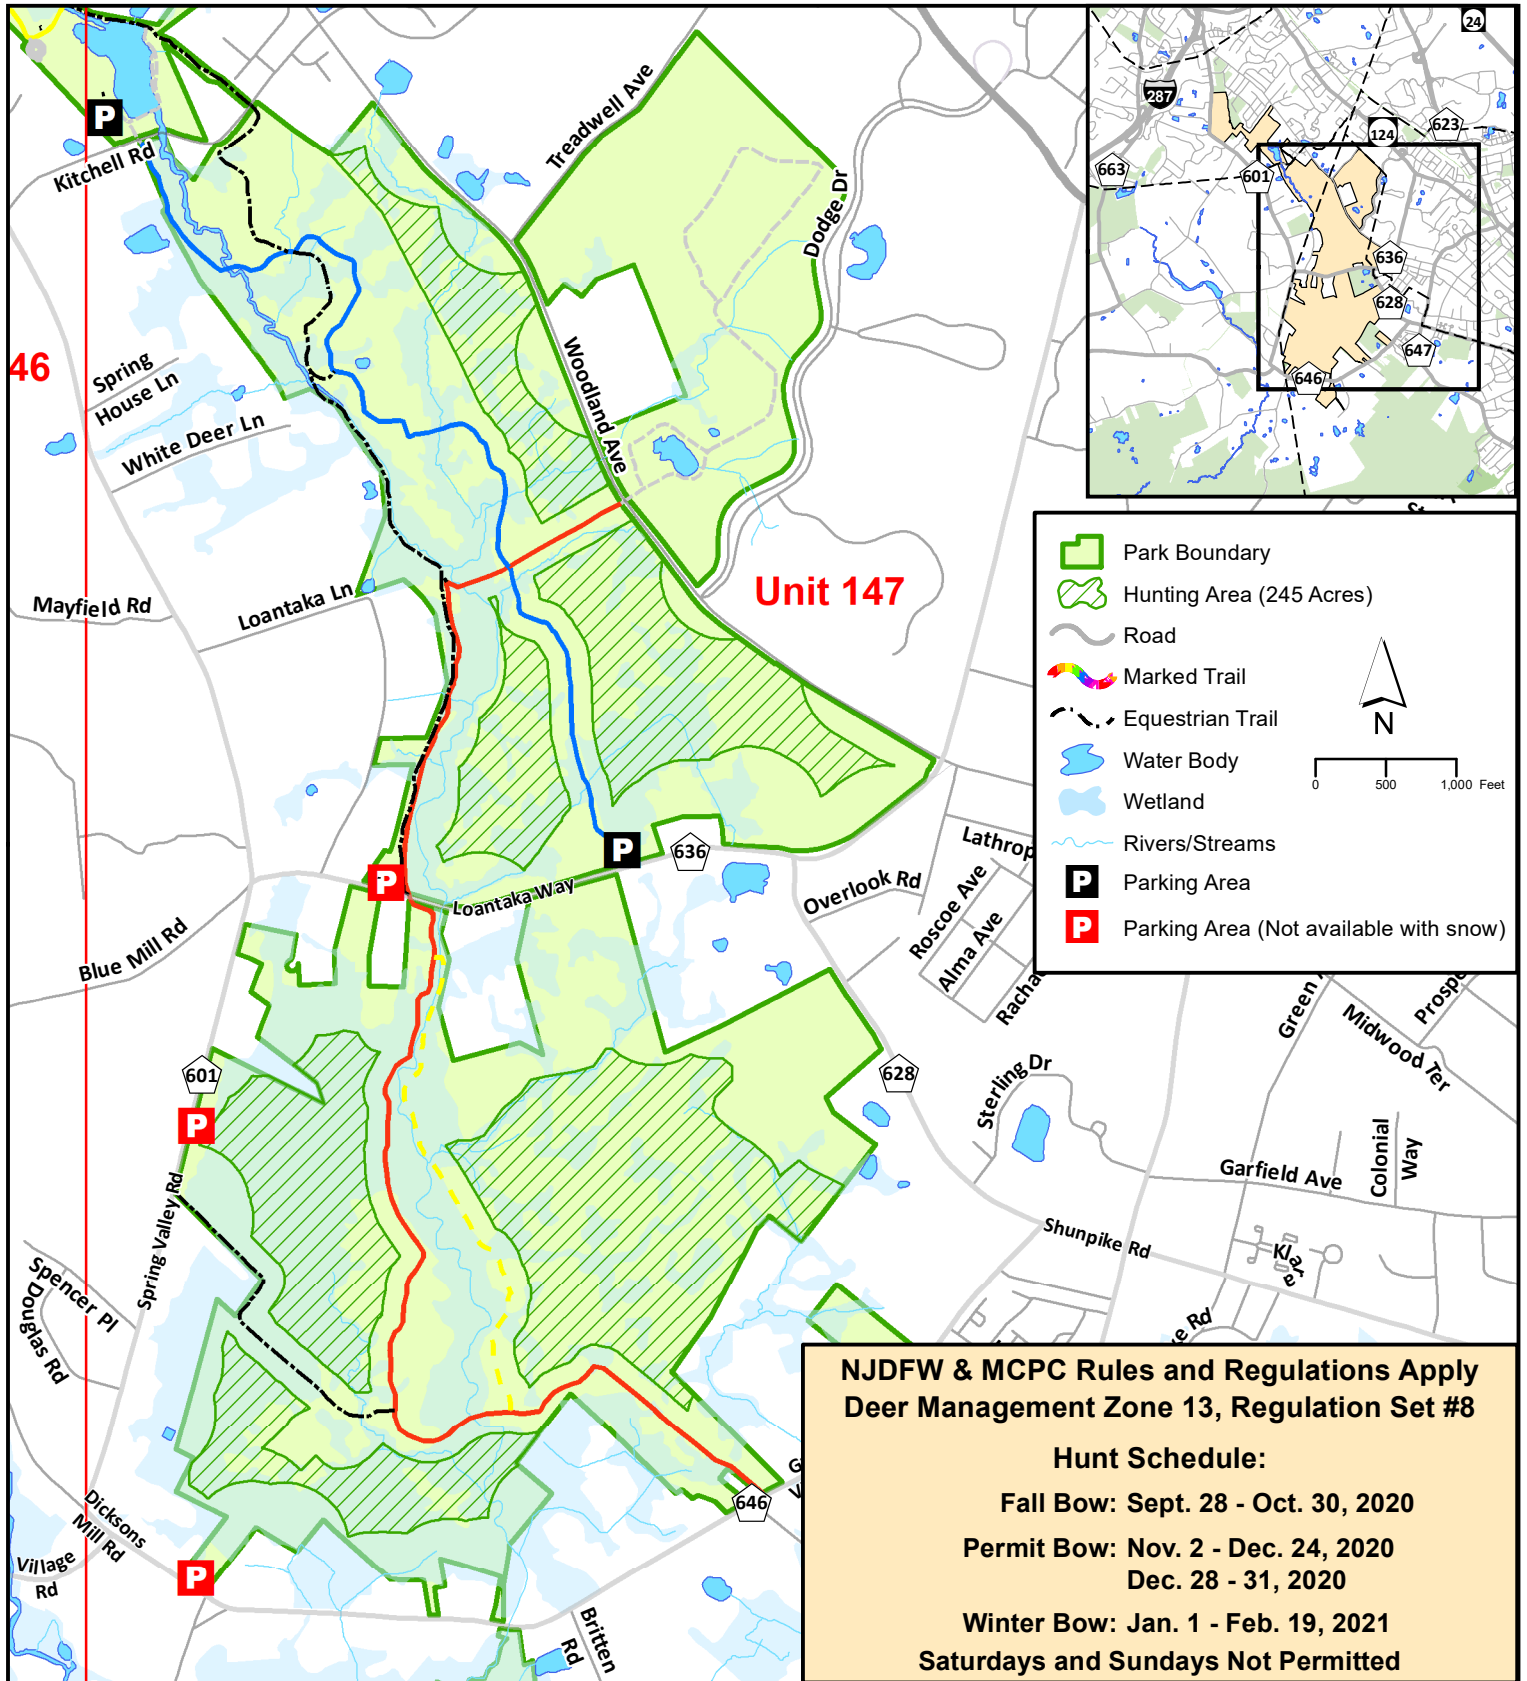

Loantaka Brook Reservation

Madison Borough; Chatham, Harding & Morris Townships

Access Permit Required

Date: 6/25/2020

**NJDFW & MCPC Rules and Regulations Apply
Deer Management Zone 13, Regulation Set #8**

Hunt Schedule:

Fall Bow: Sept. 28 - Oct. 30, 2020

**Permit Bow: Nov. 2 - Dec. 24, 2020
Dec. 28 - 31, 2020**

Winter Bow: Jan. 1 - Feb. 19, 2021

Saturdays and Sundays Not Permitted

Note: All hunters are required to maintain a distance of 450 feet from buildings and school playgrounds, even if they are not occupied. This map is intended to serve as a general guideline as to park boundaries and safety zones. The Morris County Park Commission does not guarantee that the information within is 100% accurate. Ultimately the hunter is responsible for adhering to safety zone standards while hunting in the park.