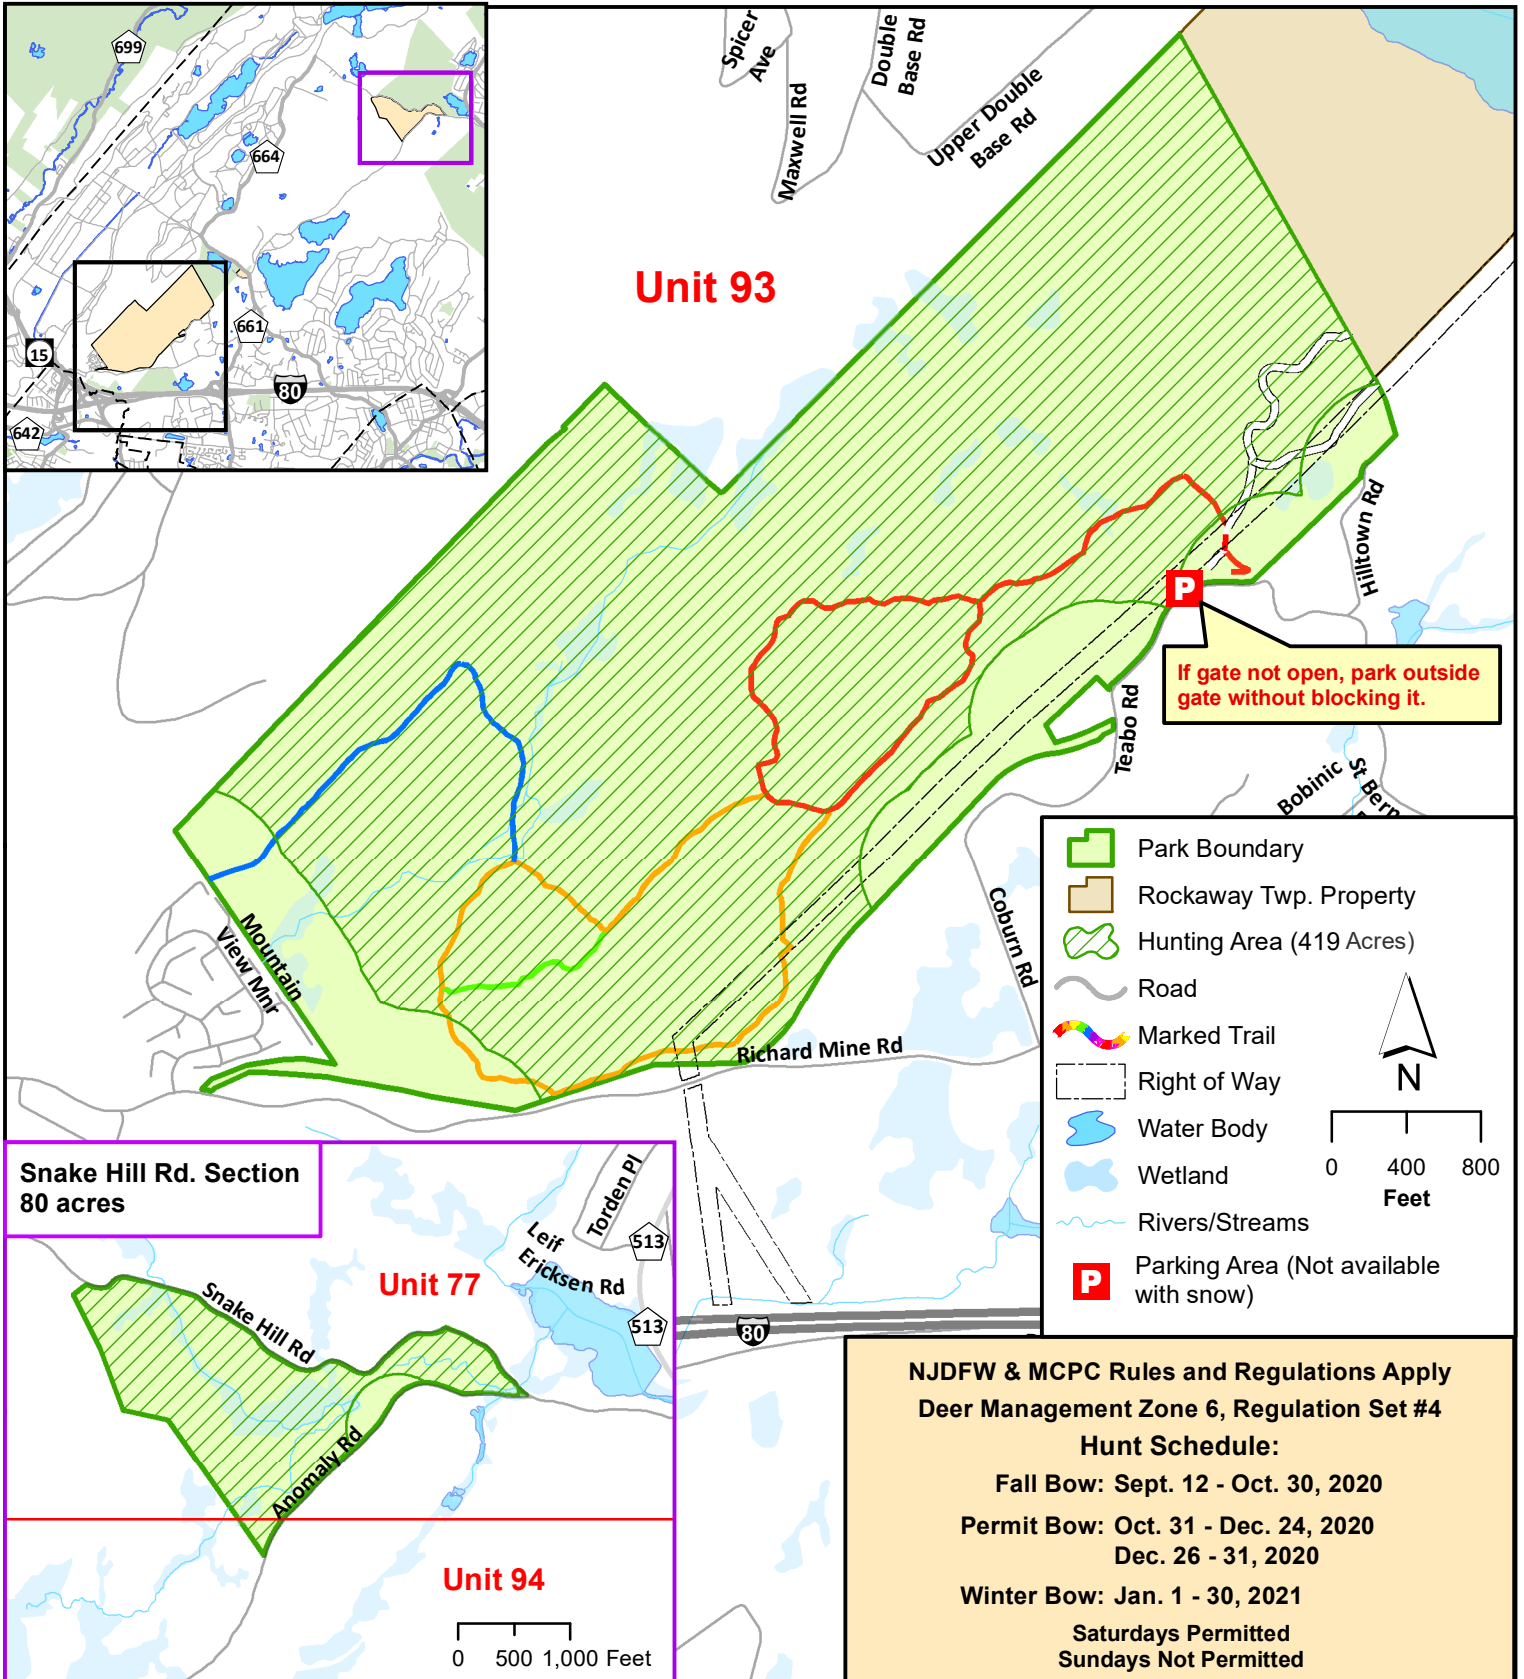

Morris County Park Commission - 2020/21 White-tailed Deer Management Program

Mount Hope Historical County Park

Rockaway Township

Access Permit Required

Date: 6/25/2020

Snake Hill Rd. Section
80 acres

Unit 77

Unit 94

NJDFW & MCPC Rules and Regulations Apply
Deer Management Zone 6, Regulation Set #4

Hunt Schedule:

Fall Bow: Sept. 12 - Oct. 30, 2020

Permit Bow: Oct. 31 - Dec. 24, 2020
Dec. 26 - 31, 2020

Winter Bow: Jan. 1 - 30, 2021

Saturdays Permitted
Sundays Not Permitted

Note: All hunters are required to maintain a distance of 450 feet from buildings and school playgrounds, even if they are not occupied. This map is intended to serve as a general guideline as to park boundaries and safety zones. The Morris County Park Commission does not guarantee that the information within is 100% accurate. Ultimately the hunter is responsible for adhering to safety zone standards while hunting in the park.