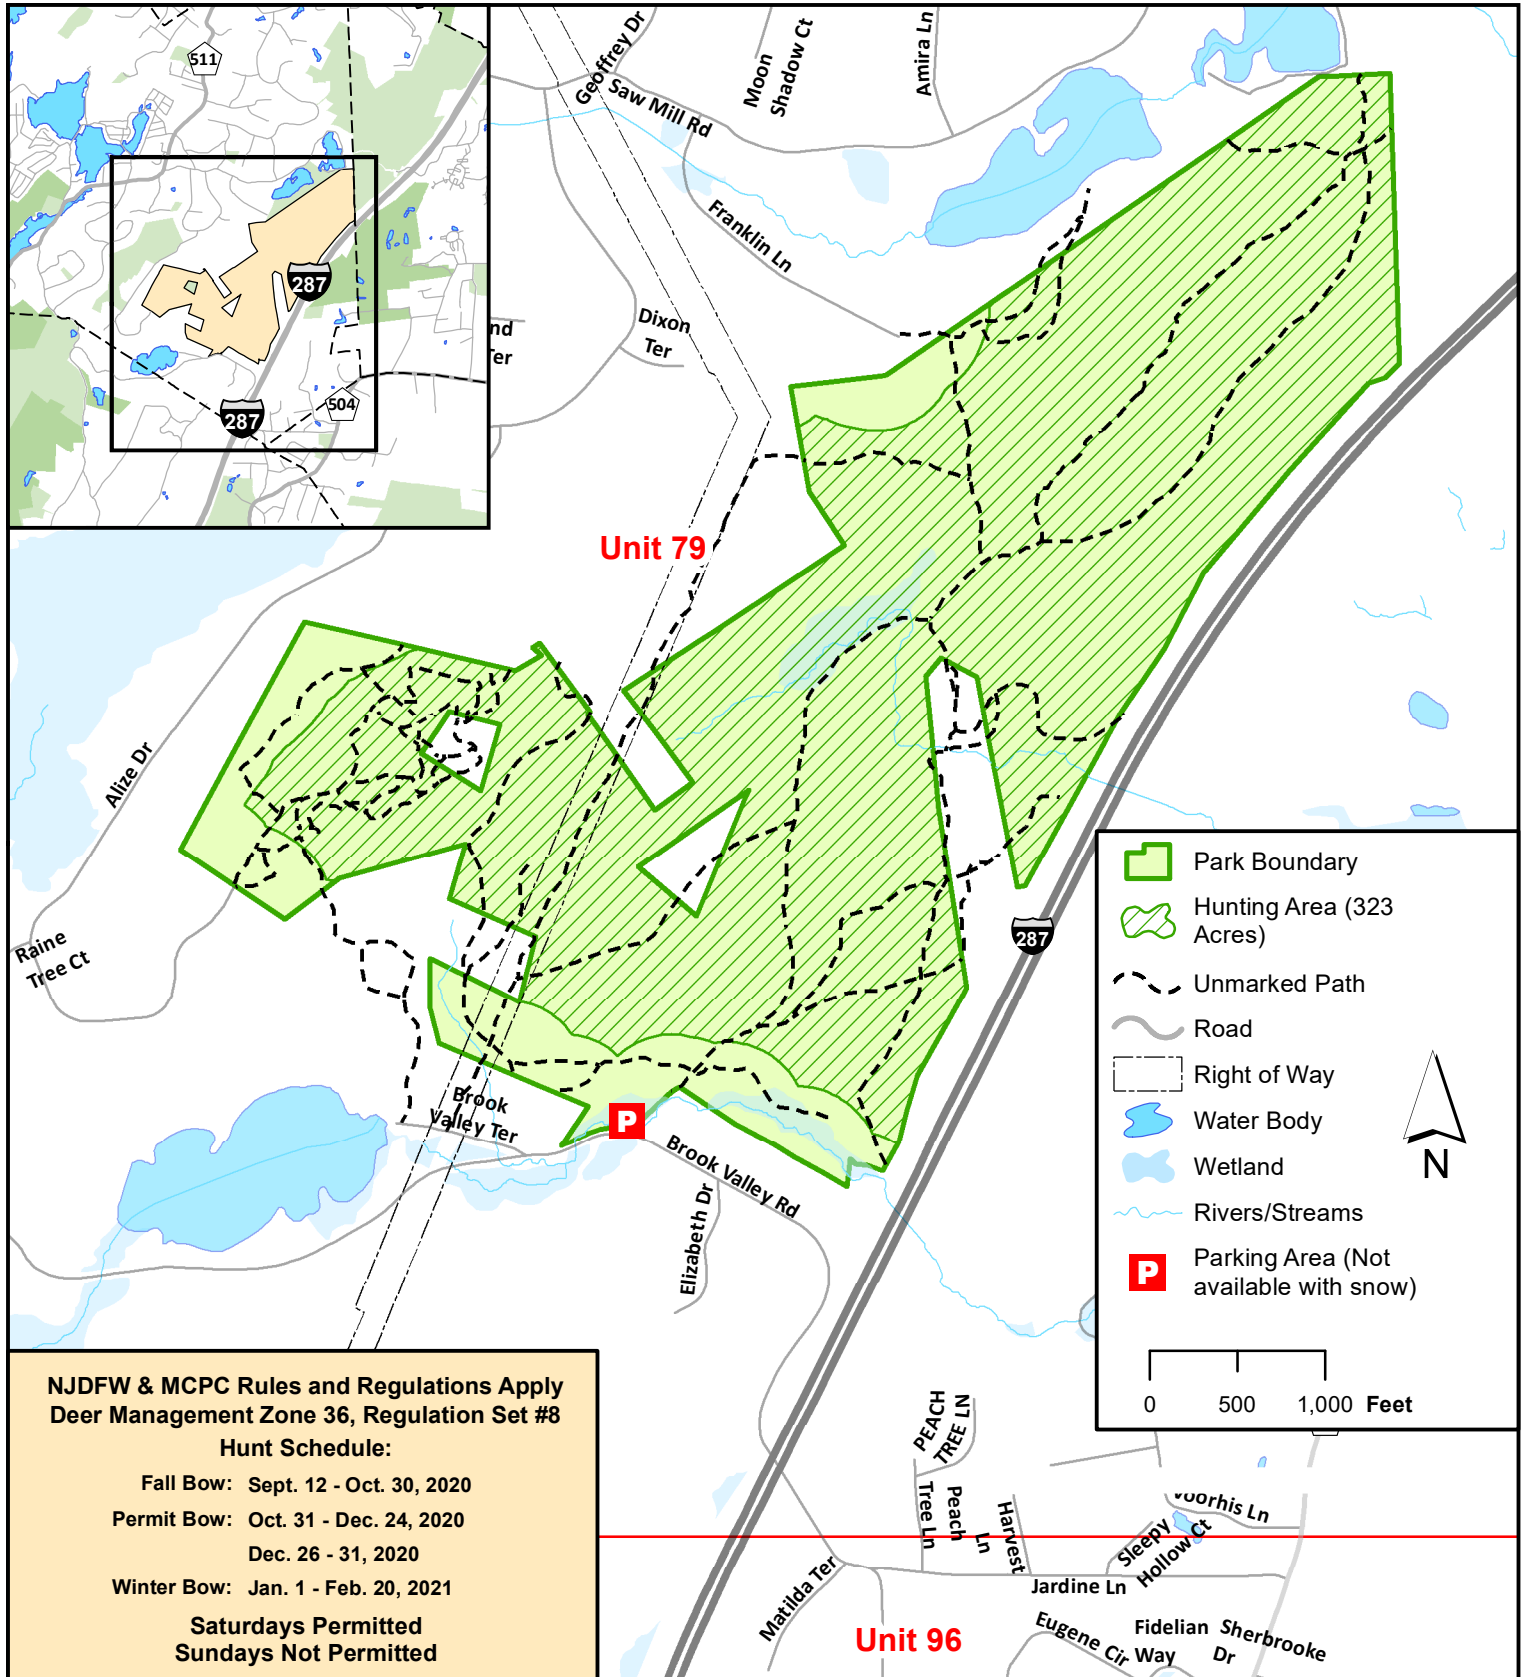

# Morris County Park Commission - 2020/21 White-tailed Deer Management Program

## Waughaw Mountain Greenway

Kinnelon Borough

**Access Permit Required**

Date: 6/25/2020

**NJDFW & MCPC Rules and Regulations Apply**  
**Deer Management Zone 36, Regulation Set #8**  
**Hunt Schedule:**

Fall Bow: Sept. 12 - Oct. 30, 2020

Permit Bow: Oct. 31 - Dec. 24, 2020

Dec. 26 - 31, 2020

Winter Bow: Jan. 1 - Feb. 20, 2021

**Saturdays Permitted**  
**Sundays Not Permitted**

**Note: All hunters are required to maintain a distance of 450 feet from buildings and school playgrounds, even if they are not occupied. This map is intended to serve as a general guideline as to park boundaries and safety zones. The Morris County Park Commission does not guarantee that the information within is 100% accurate. Ultimately the hunter is responsible for adhering to safety zone standards while hunting in the park.**