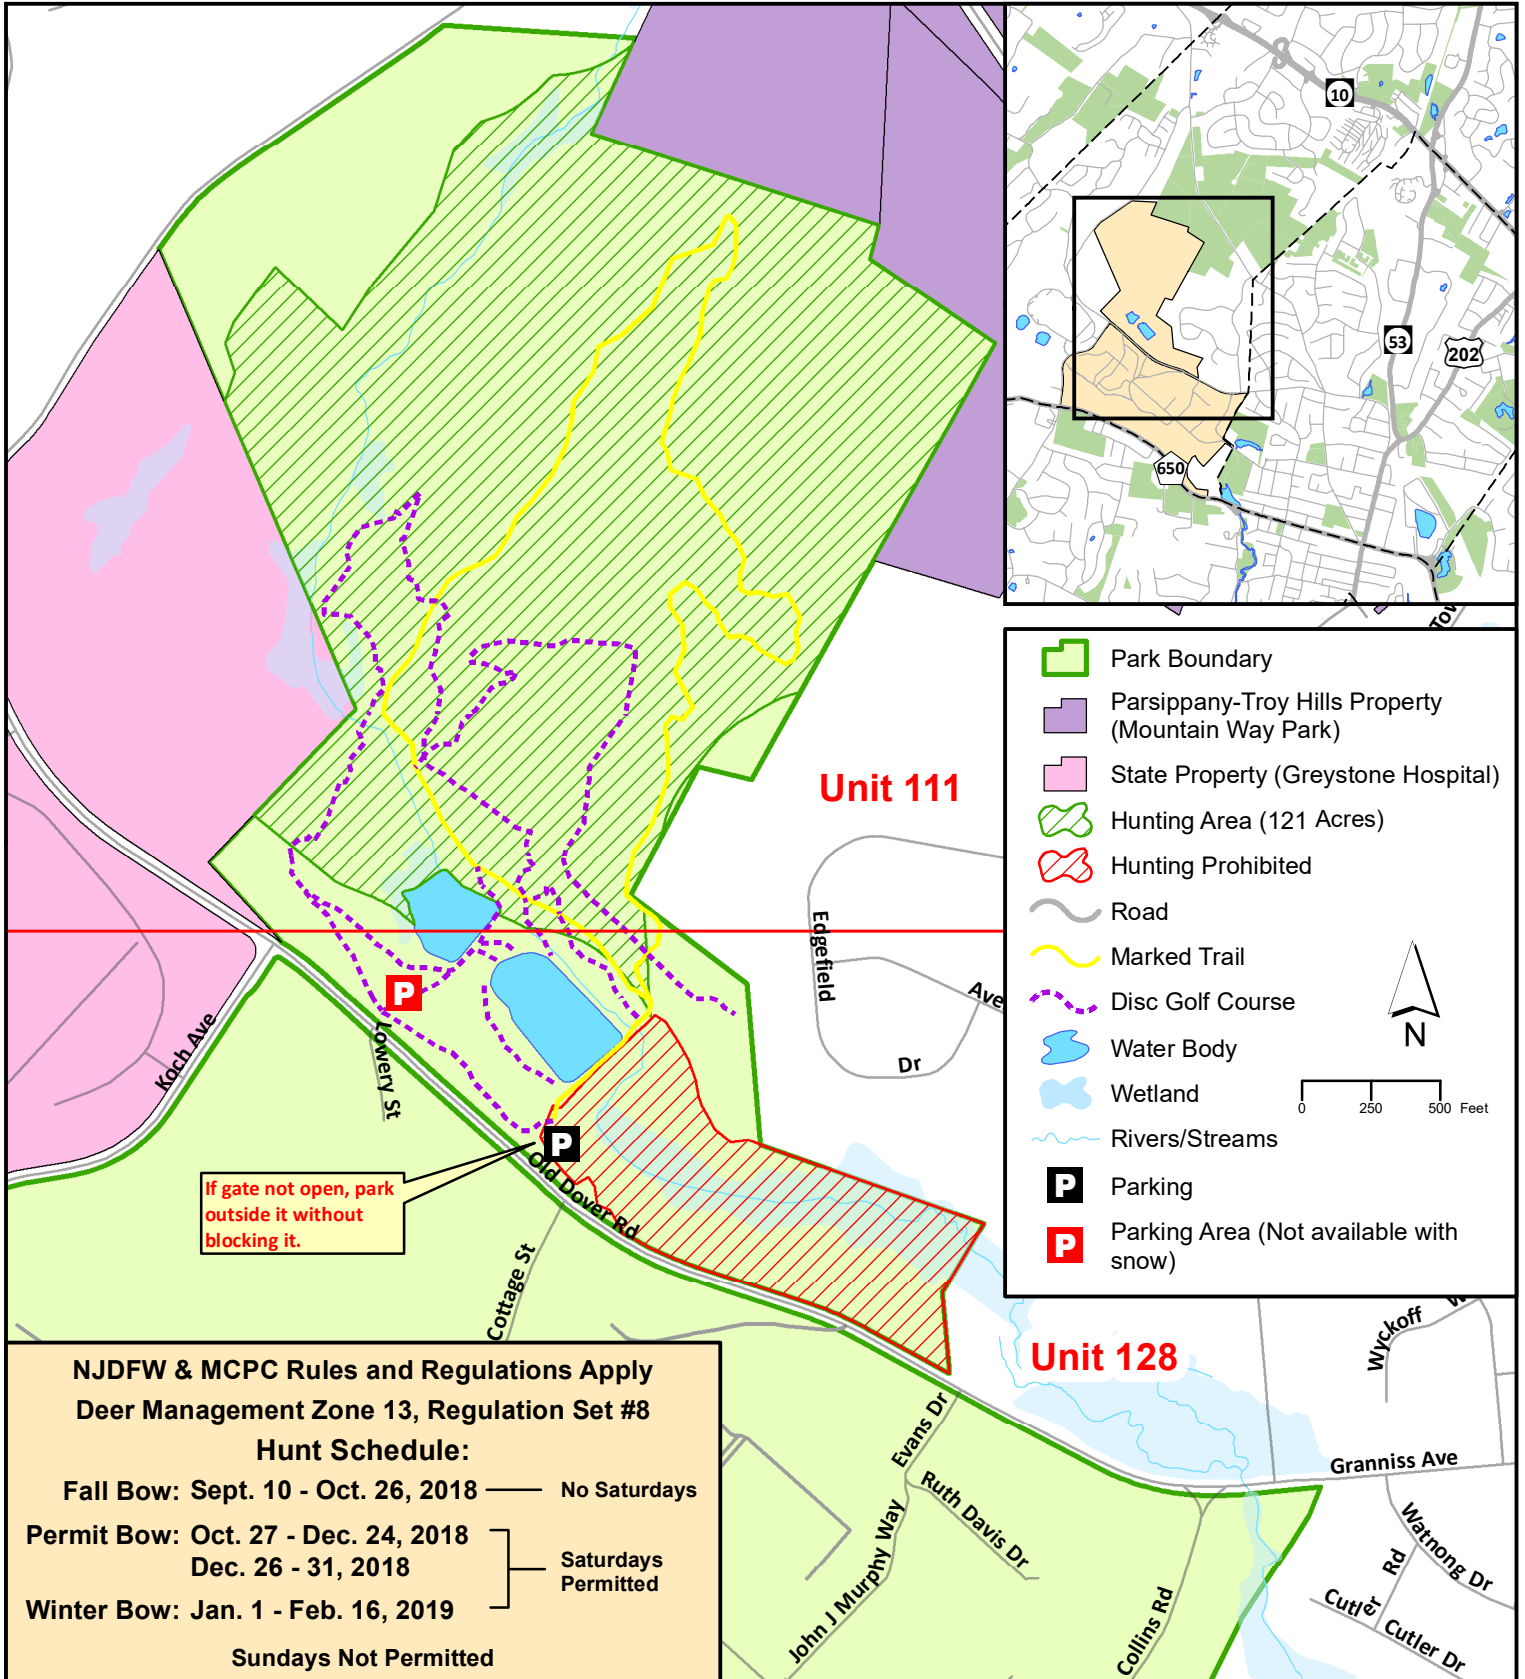

Morris County Park Commission - 2018/19 White-tailed Deer Management Program

Central Park of Morris County

Parsippany-Troy Hills Township

Access Permit Required

NJDFW & MCPC Rules and Regulations Apply
Deer Management Zone 13, Regulation Set #8

Hunt Schedule:

Fall Bow: Sept. 10 - Oct. 26, 2018 — No Saturdays

Permit Bow: Oct. 27 - Dec. 24, 2018
 Dec. 26 - 31, 2018 — Saturdays Permitted

Winter Bow: Jan. 1 - Feb. 16, 2019

Sundays Not Permitted

Note: All hunters are required to maintain a distance of 450 feet from buildings and school playgrounds, even if they are not occupied. This map is intended to serve as a general guideline as to park boundaries and safety zones. The Morris County Park Commission does not guarantee that the information within is 100% accurate. Ultimately the hunter is responsible for adhering to safety zone standards while hunting in the park.