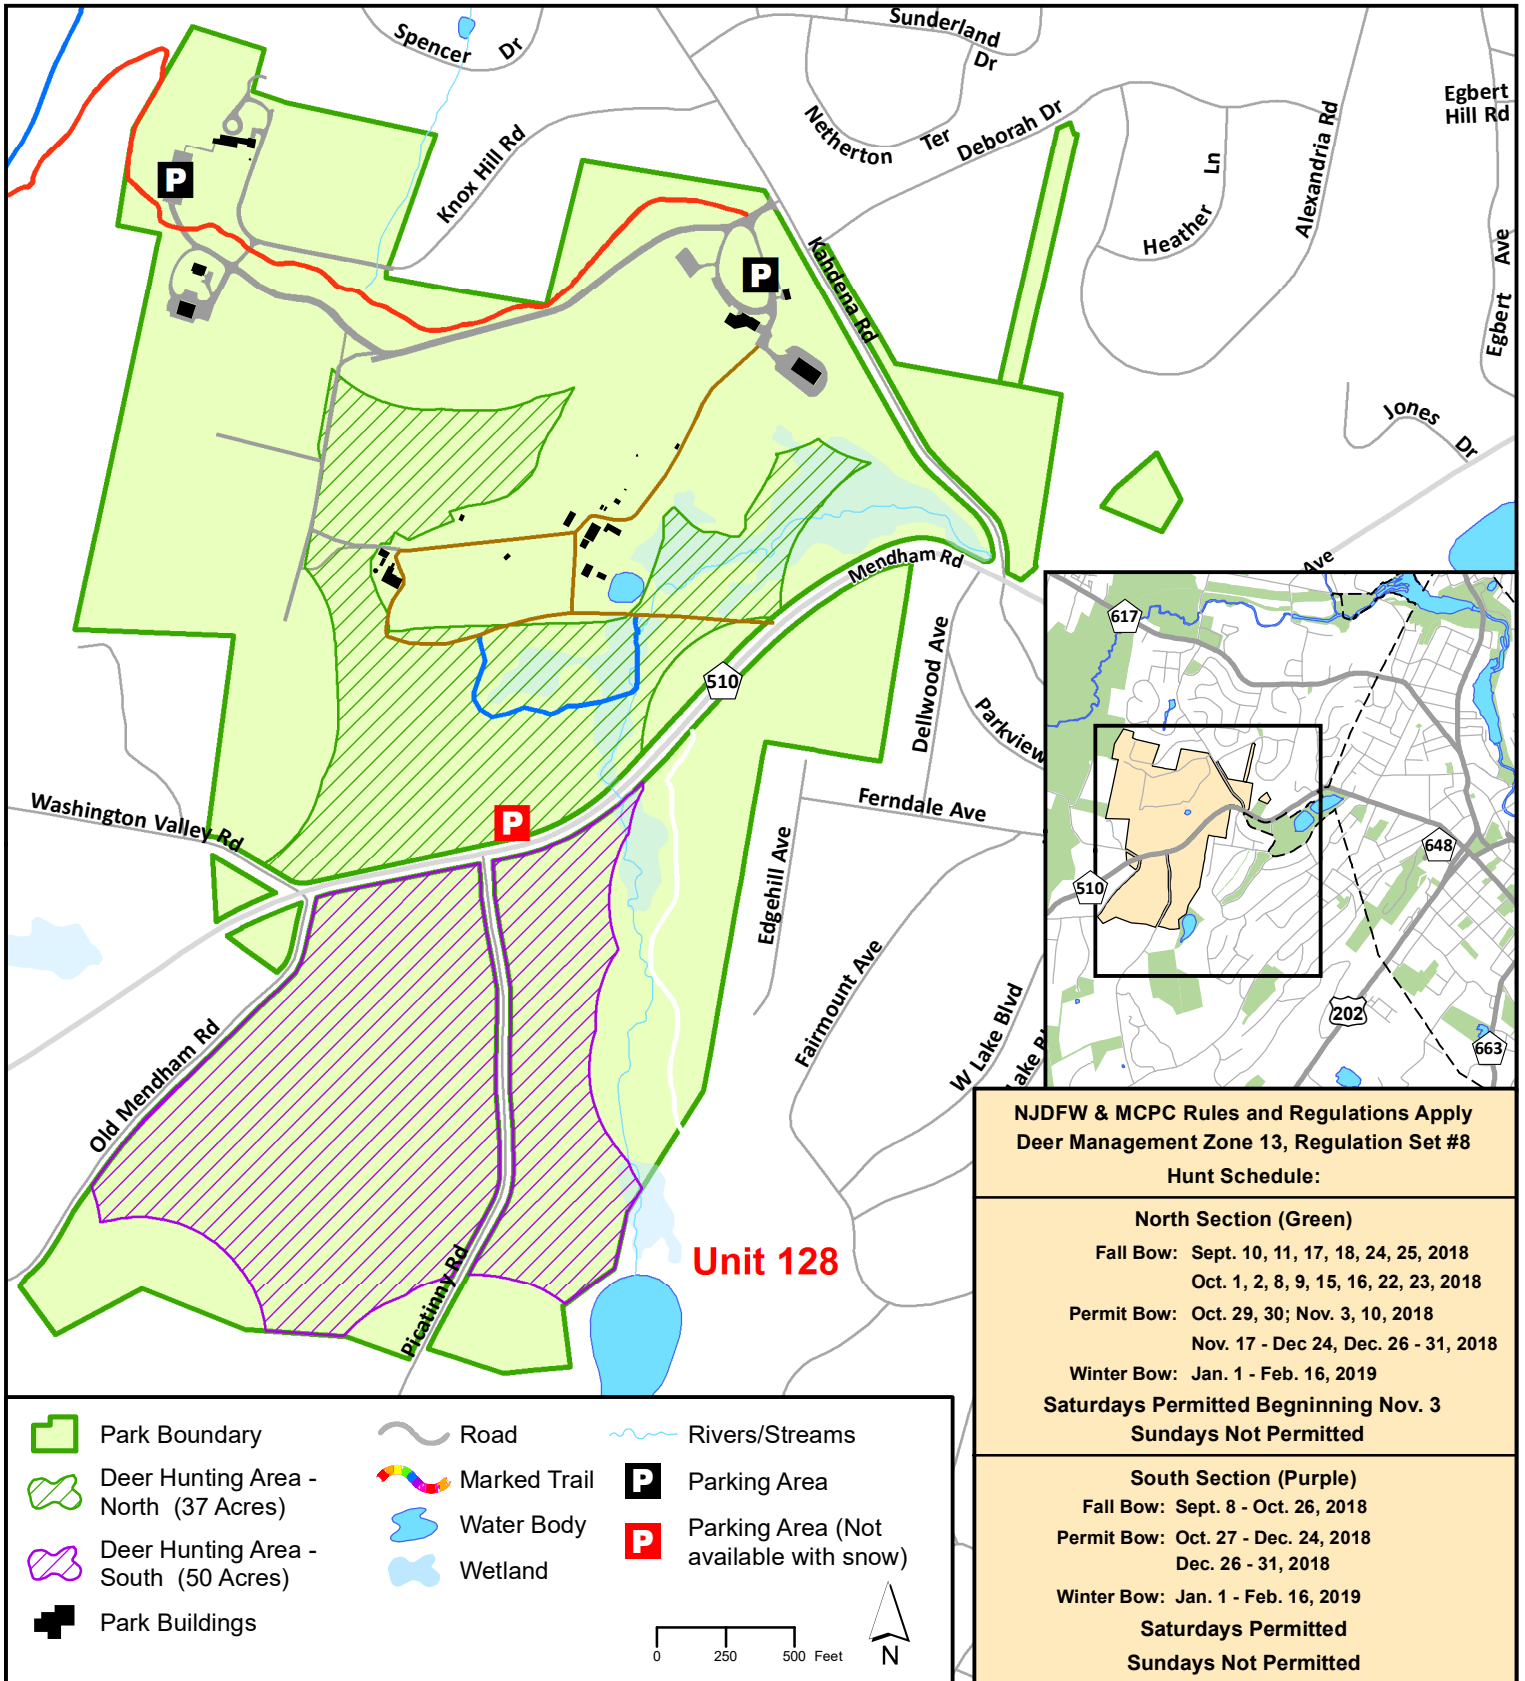

Morris County Park Commission - 2018/19 White-tailed Deer Management Program

Fosterfields Living Historical Farm

Morris Township

Access Permit Required

<p>NJDFW & MCPC Rules and Regulations Apply Deer Management Zone 13, Regulation Set #8 Hunt Schedule:</p>	
<p>North Section (Green) Fall Bow: Sept. 10, 11, 17, 18, 24, 25, 2018 Oct. 1, 2, 8, 9, 15, 16, 22, 23, 2018 Permit Bow: Oct. 29, 30; Nov. 3, 10, 2018 Nov. 17 - Dec 24, Dec. 26 - 31, 2018 Winter Bow: Jan. 1 - Feb. 16, 2019 Saturdays Permitted Beginning Nov. 3 Sundays Not Permitted</p>	
<p>South Section (Purple) Fall Bow: Sept. 8 - Oct. 26, 2018 Permit Bow: Oct. 27 - Dec. 24, 2018 Dec. 26 - 31, 2018 Winter Bow: Jan. 1 - Feb. 16, 2019 Saturdays Permitted Sundays Not Permitted</p>	

Note: All hunters are required to maintain a distance of 450 feet from buildings and school playgrounds, even if they are not occupied. This map is intended to serve as a general guideline as to park boundaries and safety zones. The Morris County Park Commission does not guarantee that the information within is 100% accurate. Ultimately the hunter is responsible for adhering to safety zone standards while hunting in the park.