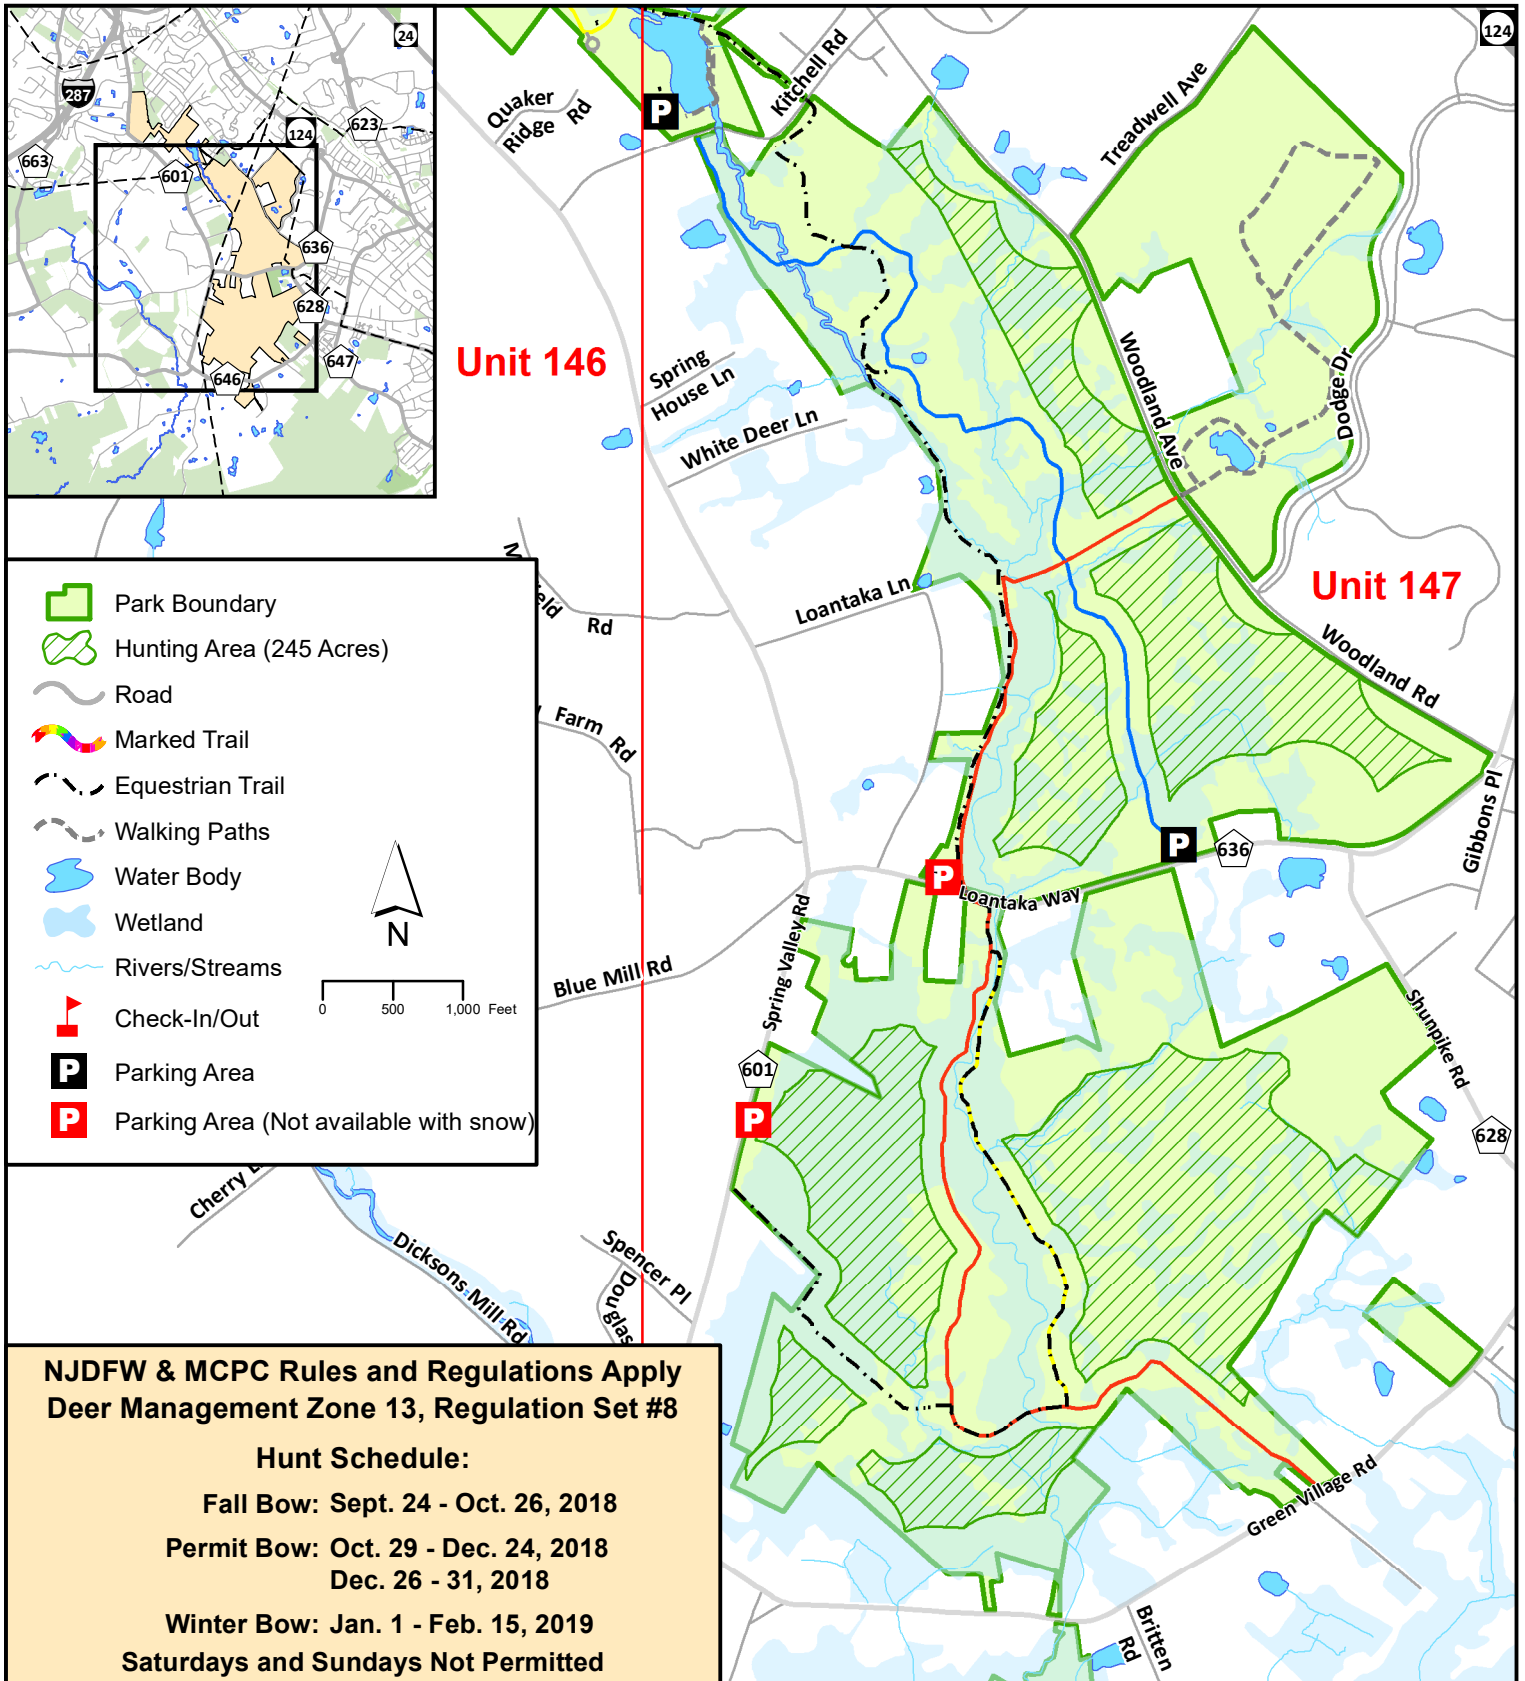

Morris County Park Commission - 2018/19 White-tailed Deer Management Program

# Loantaka Brook Reservation

Madison Borough; Chatham, Harding & Morris Townships

**Access Permit Required**

*Note: All hunters are required to maintain a distance of 450 feet from buildings and school playgrounds, even if they are not occupied. This map is intended to serve as a general guideline as to park boundaries and safety zones. The Morris County Park Commission does not guarantee that the information within is 100% accurate. Ultimately the hunter is responsible for adhering to safety zone standards while hunting in the park.*