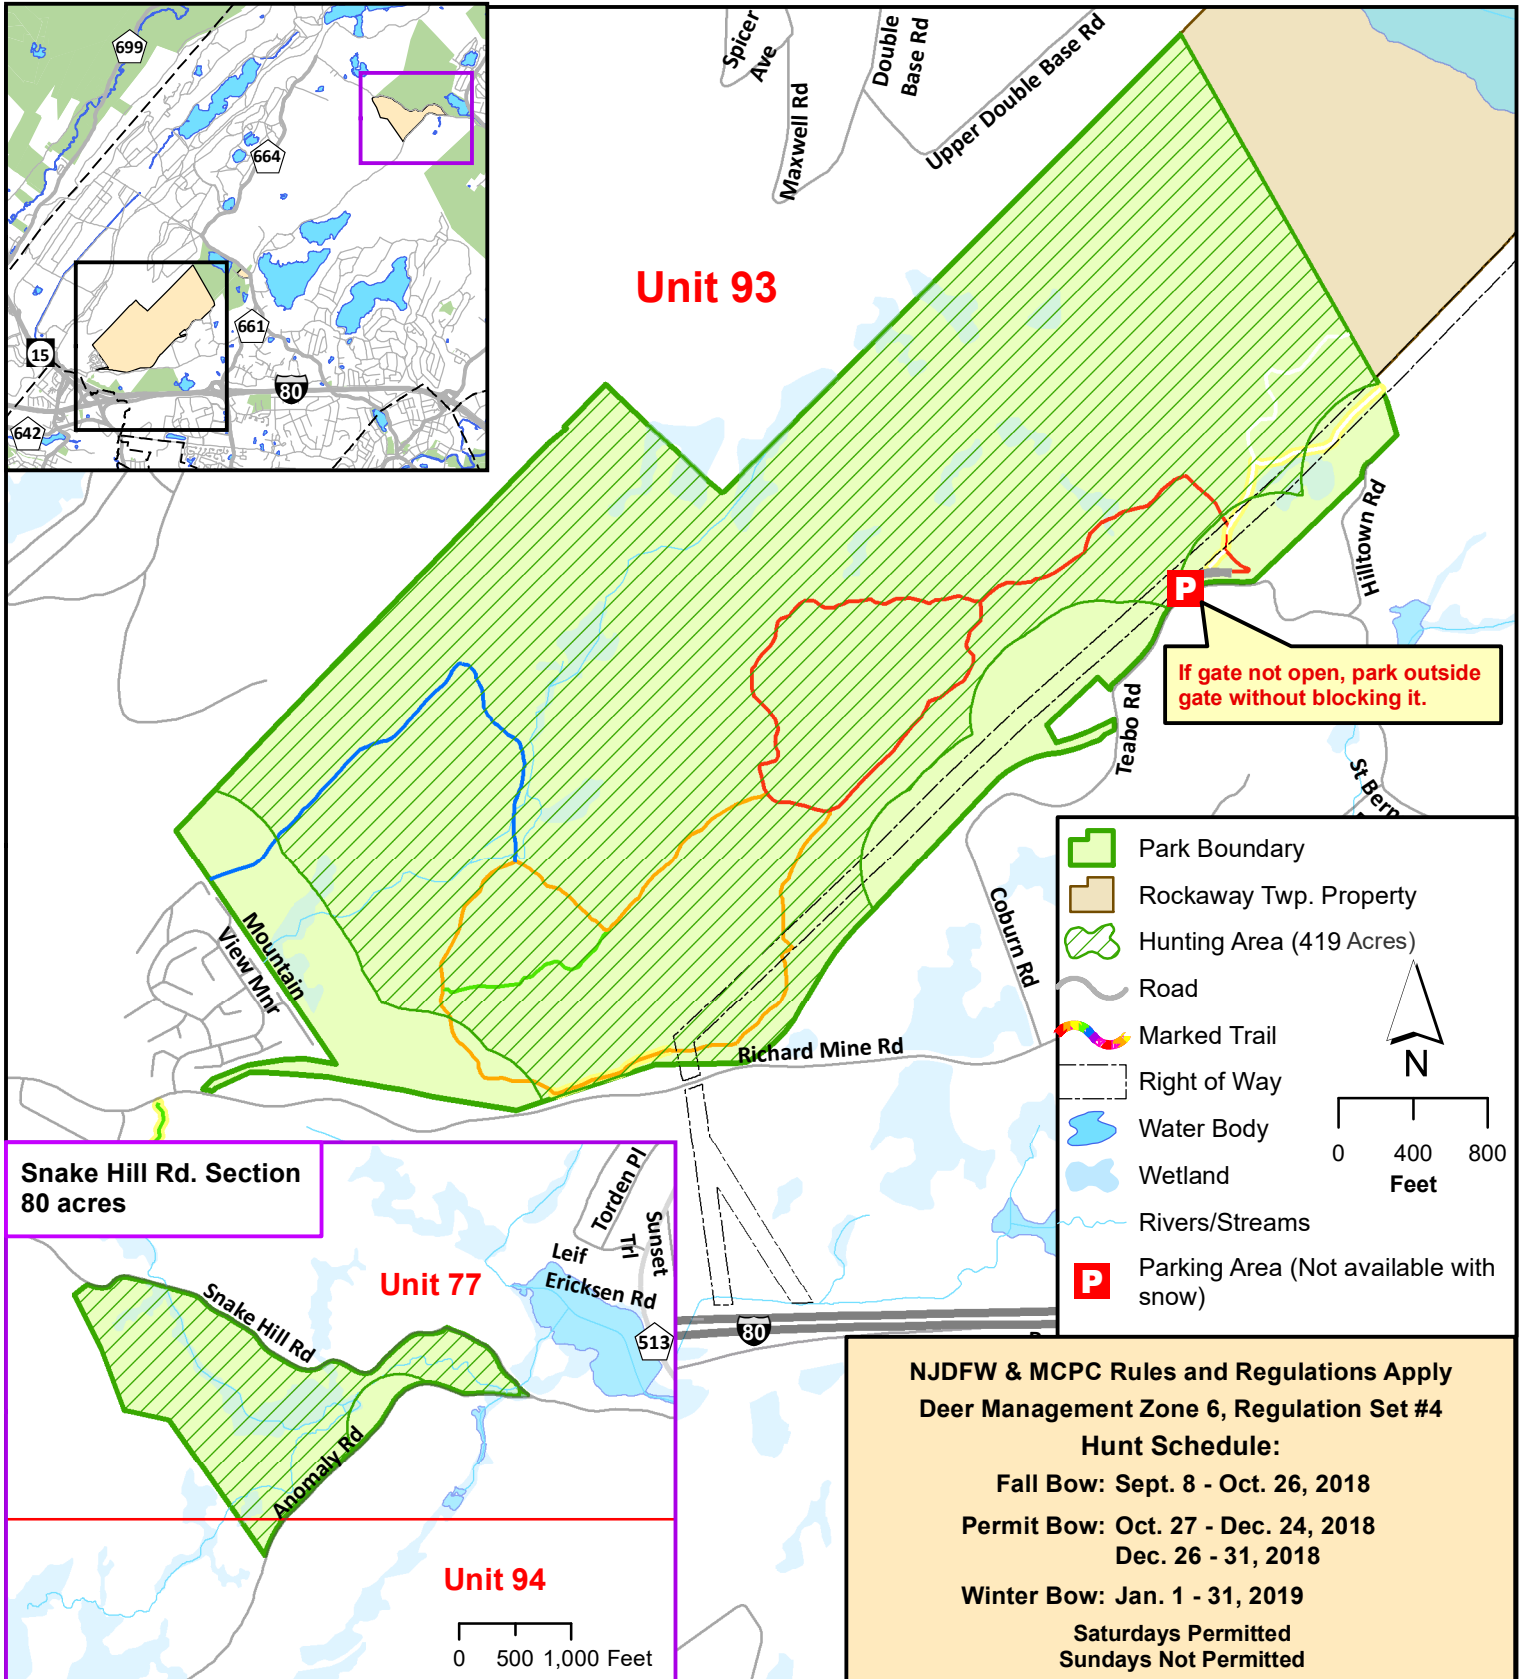

Mount Hope Historical County Park

Rockaway Township

Access Permit Required

Note: All hunters are required to maintain a distance of 450 feet from buildings and school playgrounds, even if they are not occupied. This map is intended to serve as a general guideline as to park boundaries and safety zones. The Morris County Park Commission does not guarantee that the information within is 100% accurate. Ultimately the hunter is responsible for adhering to safety zone standards while hunting in the park.