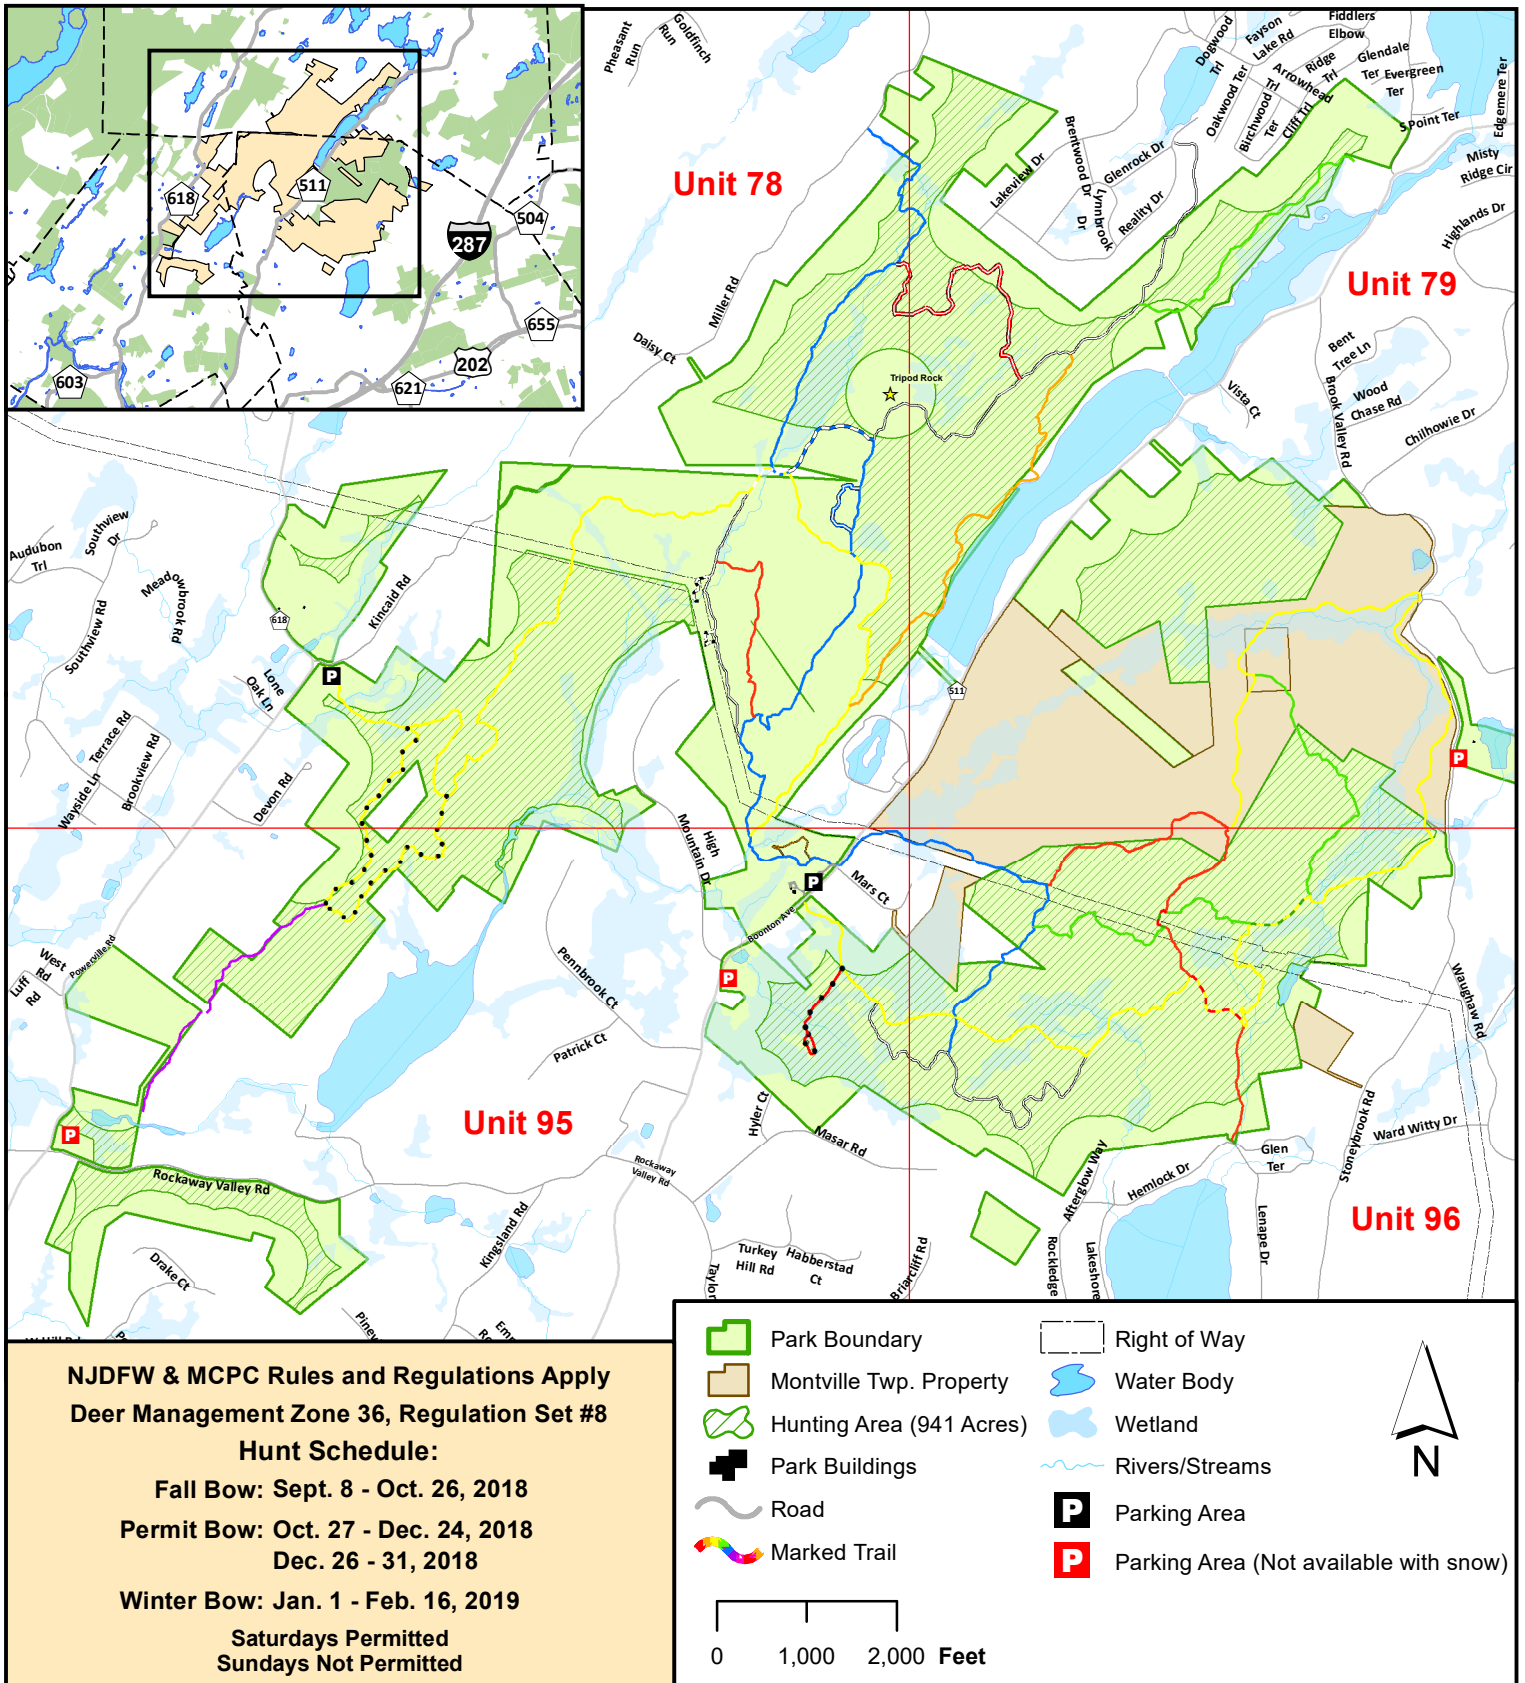

# Morris County Park Commission - 2018/19 White-tailed Deer Management Program

## Pyramid Mountain Natural Historic Area

Kinnelon Borough; Boonton and Montville Townships

**Access Permit Required**

**Note: All hunters are required to maintain a distance of 450 feet from buildings and school playgrounds, even if they are not occupied. This map is intended to serve as a general guideline as to park boundaries and safety zones. The Morris County Park Commission does not guarantee that the information within is 100% accurate. Ultimately the hunter is responsible for adhering to safety zone standards while hunting in the park.**