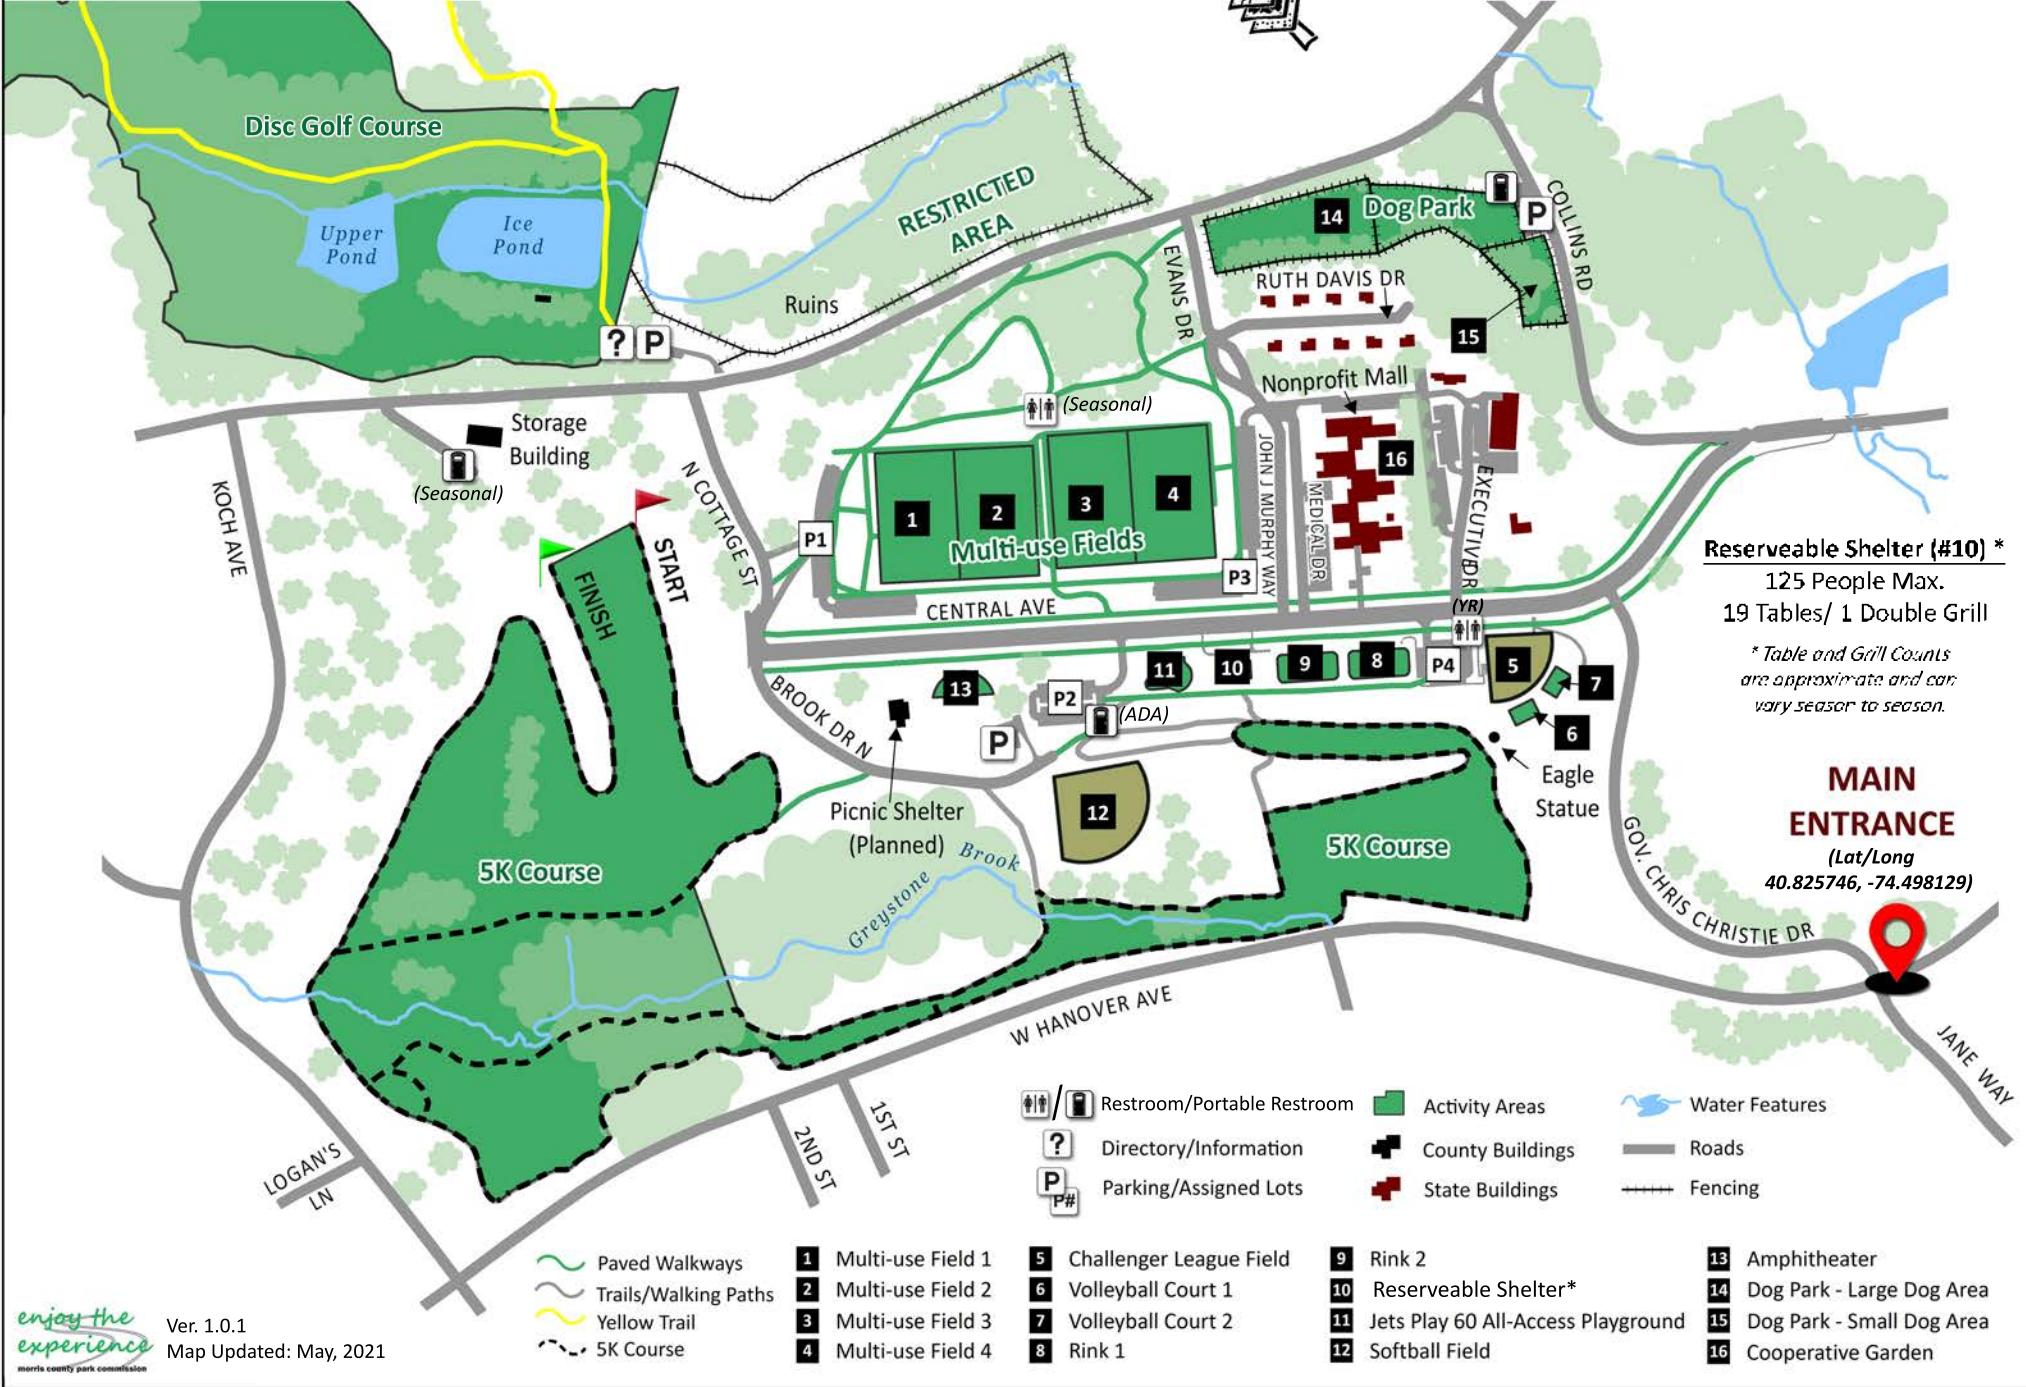

Central Park of Morris County

1 Governor Chris Christie Drive, Parsippany-Troy Hills, NJ 07950

Reserveable Shelter (#10) *
 125 People Max.
 19 Tables/ 1 Double Grill
** Table and Grill Counts are approximate and can vary season to season.*

MAIN ENTRANCE
 (Lat/Long
 40.825746, -74.498129)

- Restroom/Portable Restroom
- Activity Areas
- Water Features
- Directory/Information
- County Buildings
- Roads
- Parking/Assigned Lots
- State Buildings
- Fencing

- Paved Walkways
- 1 Multi-use Field 1
- 5 Challenger League Field
- 9 Rink 2
- 13 Amphitheater
- Trails/Walking Paths
- 2 Multi-use Field 2
- 6 Volleyball Court 1
- 14 Dog Park - Large Dog Area
- Yellow Trail
- 3 Multi-use Field 3
- 7 Volleyball Court 2
- 15 Dog Park - Small Dog Area
- 5K Course
- 4 Multi-use Field 4
- 8 Rink 1
- 11 Jets Play 60 All-Access Playground
- 12 Softball Field
- 16 Cooperative Garden