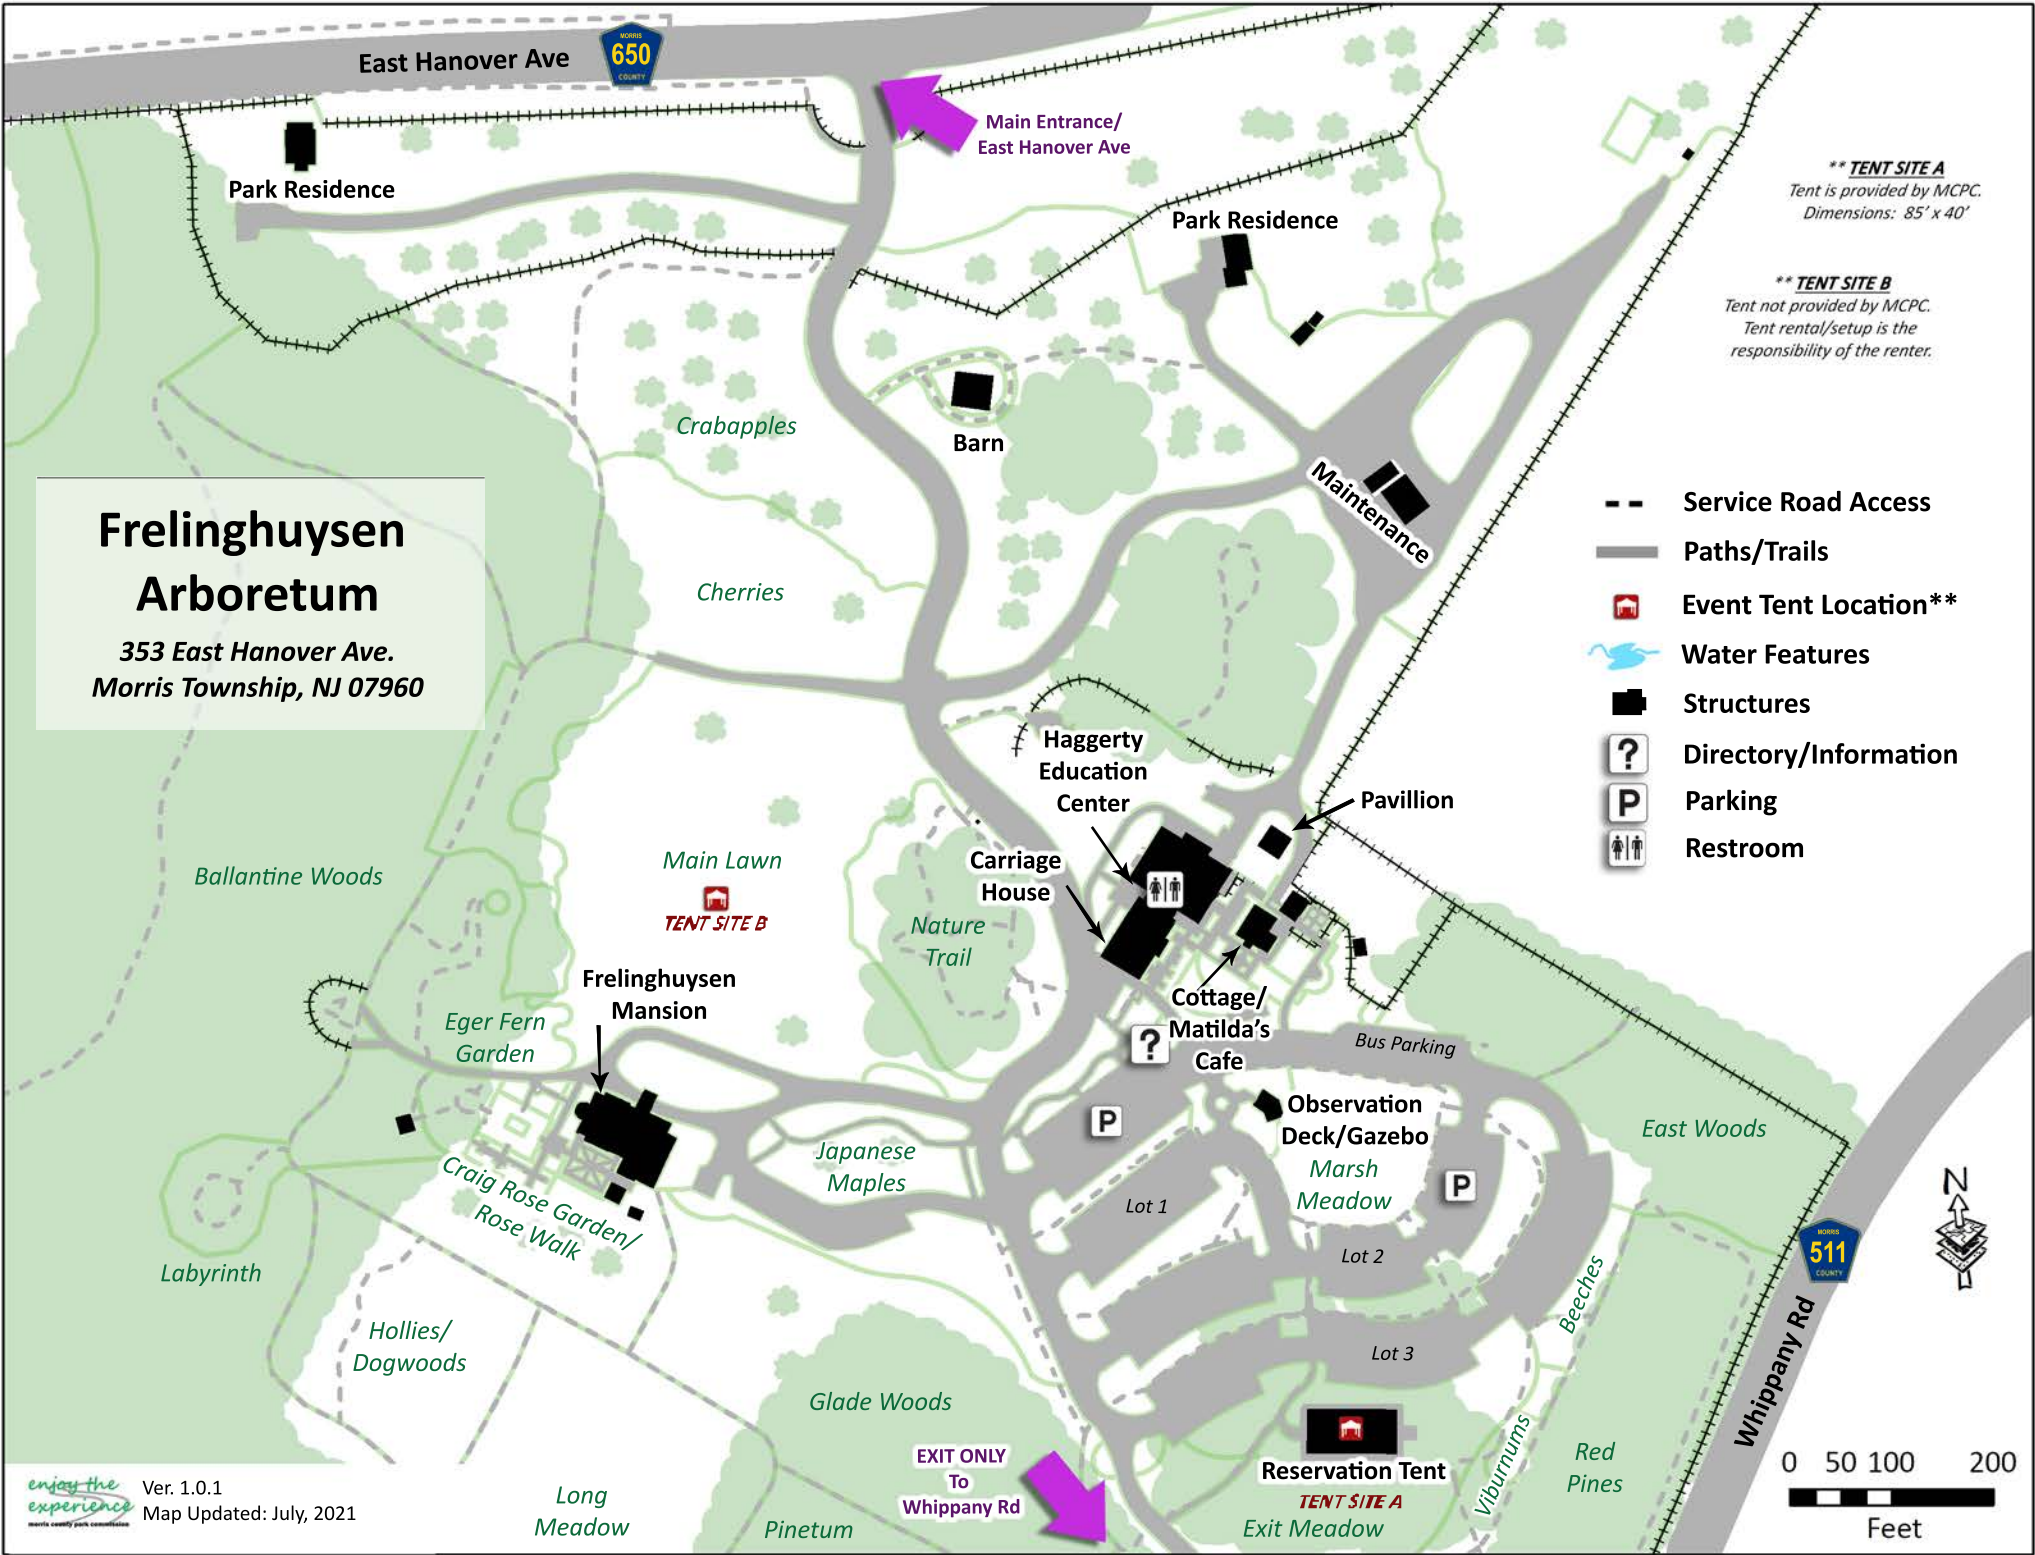

Frelinghuysen Arboretum

353 East Hanover Ave.
Morris Township, NJ 07960

**** TENT SITE A**
Tent is provided by MCPC.
Dimensions: 85' x 40'

**** TENT SITE B**
Tent not provided by MCPC.
Tent rental/setup is the responsibility of the renter.

- Service Road Access
- Paths/Trails
- Event Tent Location**
- Water Features
- Structures
- Directory/Information
- Parking
- Restroom