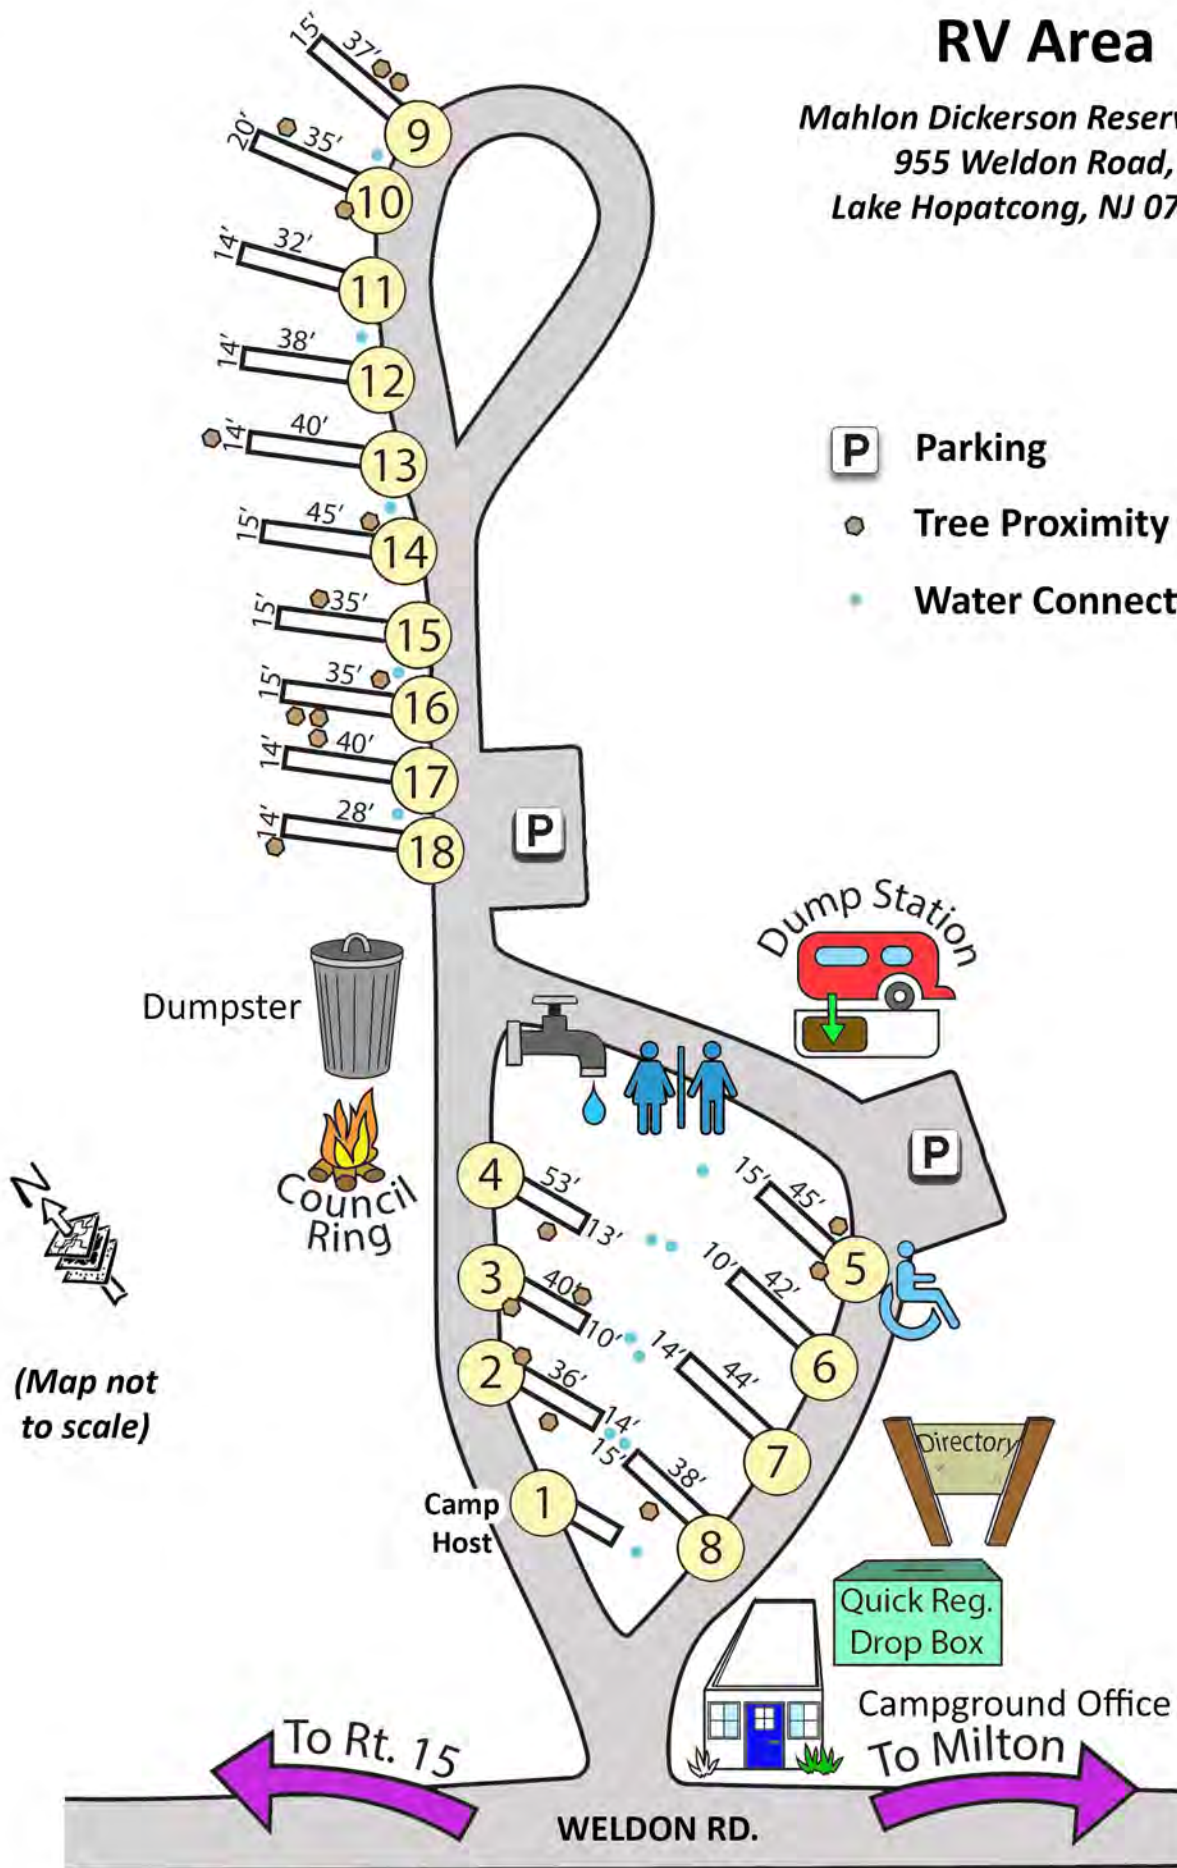

RV Area

Mahlon Dickerson Reservation
 955 Weldon Road,
 Lake Hopatcong, NJ 07849

- P** Parking
- Tree Proximity
- Water Connection

(Map not to scale)