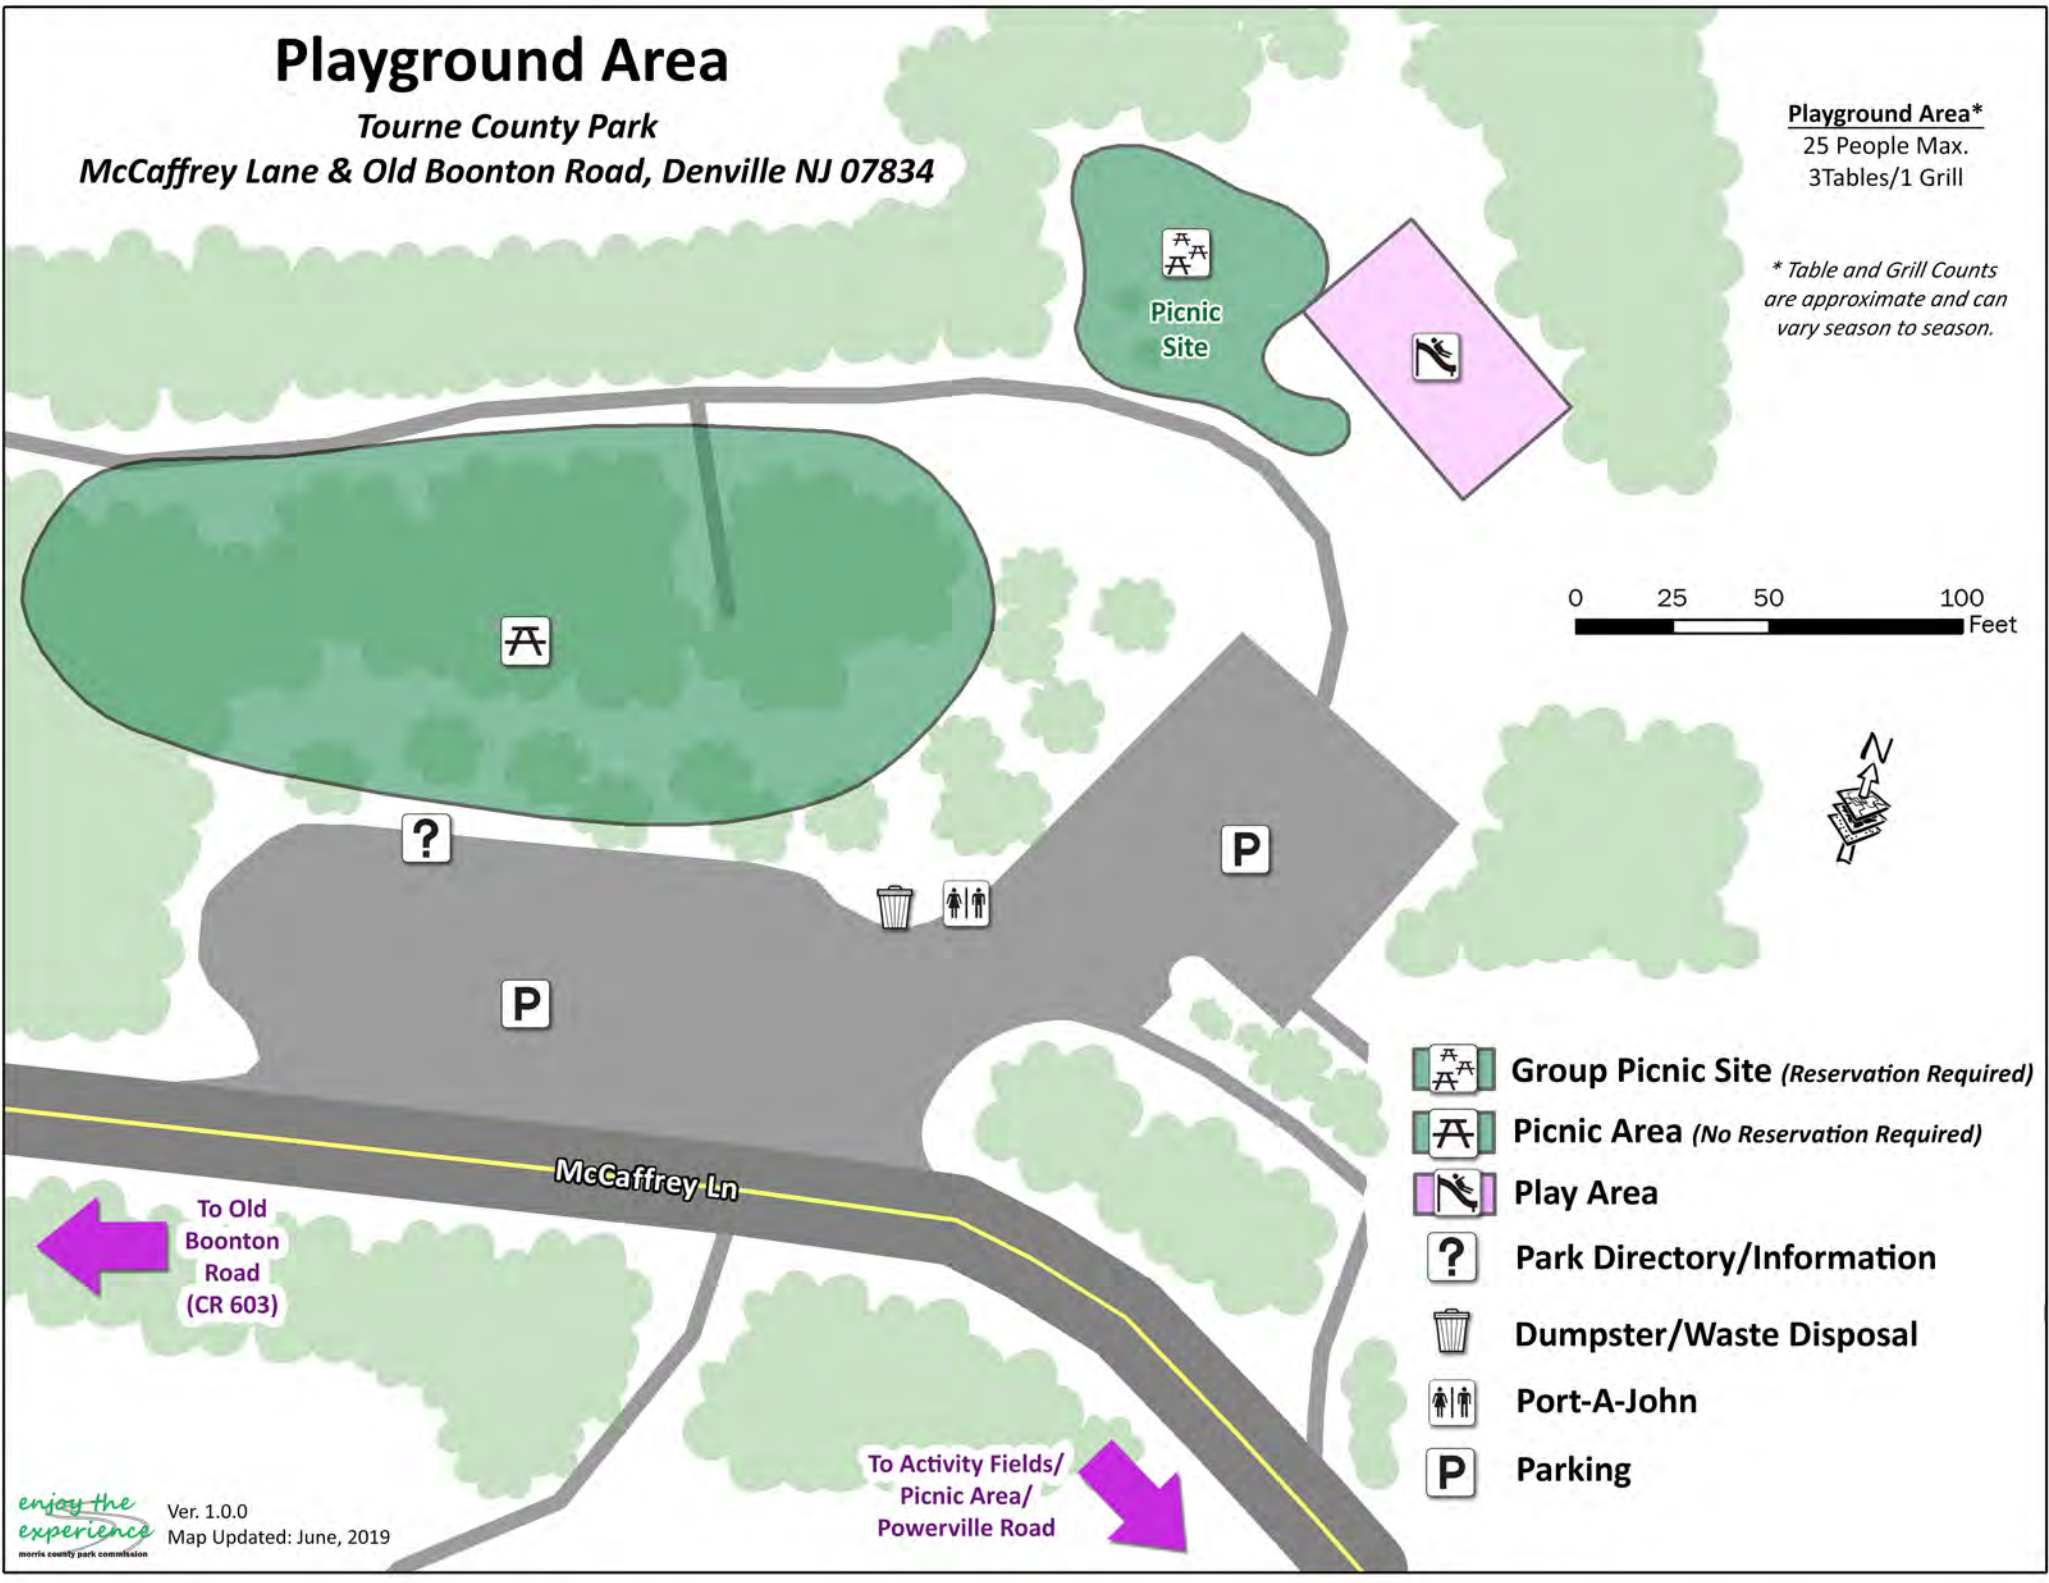

# Playground Area

Tourne County Park

McCaffrey Lane & Old Boonton Road, Denville NJ 07834

## Playground Area\*

25 People Max.  
3 Tables/1 Grill

\* Table and Grill Counts are approximate and can vary season to season.

- Group Picnic Site** (Reservation Required)
- Picnic Area** (No Reservation Required)
- Play Area**
- Park Directory/Information**
- Dumpster/Waste Disposal**
- Port-A-John**
- Parking**