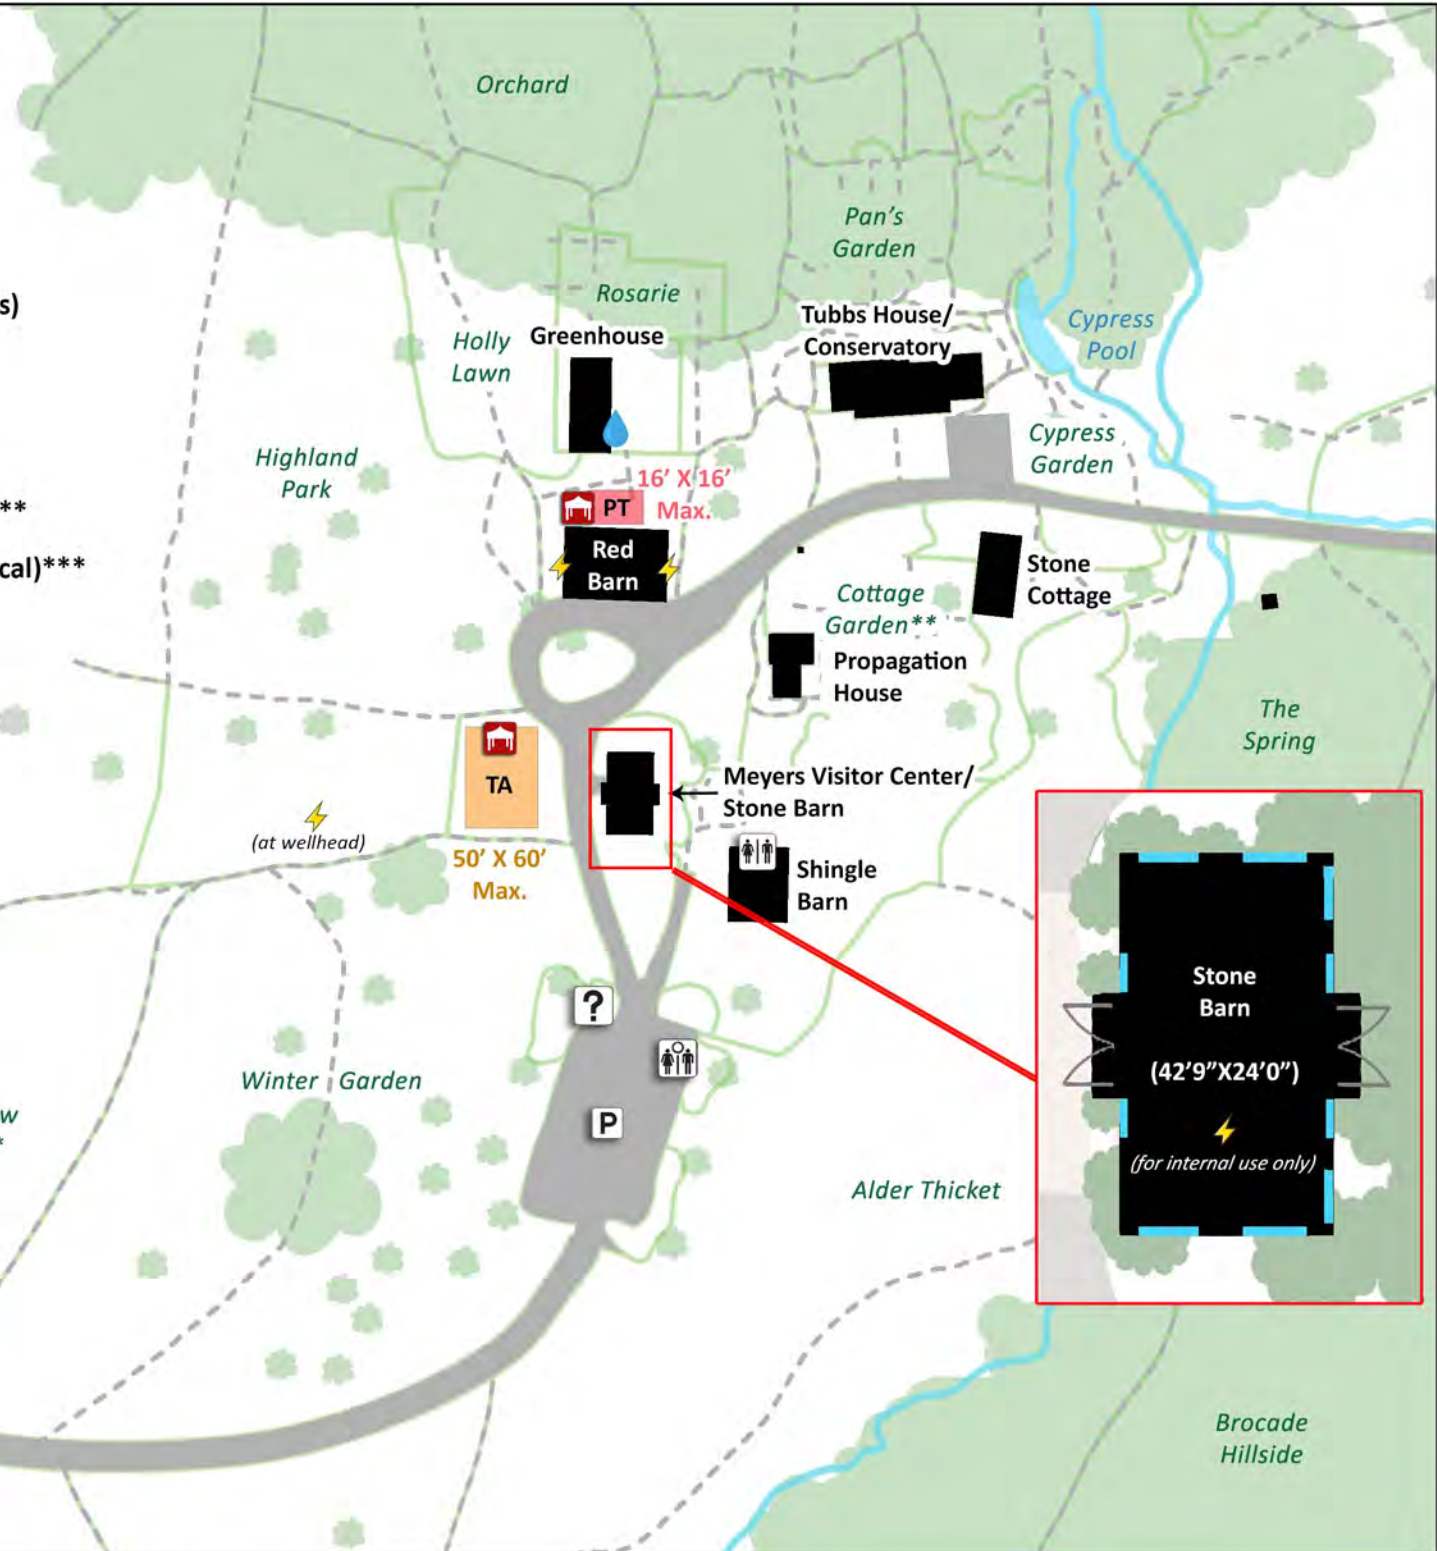

Willowood Arboretum

300 Longview Road, Far Hills, NJ 07931

-  **P** Parking
-  **Restroom**
-  **Portable Restroom Site (Events)**
-  **Park Directory/Information**
-  **Water Available**
-  **Electric Available**
-  **TA** Event Tent Location (Typical)***
-  **PT** Prep Tent/Catering Area (Typical)***
-  **Structures**
-  **Garden Area Boundary**
-  **Paths/Trails**

***Overflow Lawn**
225 vehicles max.
Also serves as alternate tent site.

****Cottage Garden**
Ceremony area (typical)

***** Tent not provided by MCPC.**
Tent rental/setup is the
responsibility of the renter.

To
Main Entrance
Longview Rd

Stone Barn

(42'9" X 24'0")

⚡
(for internal use only)