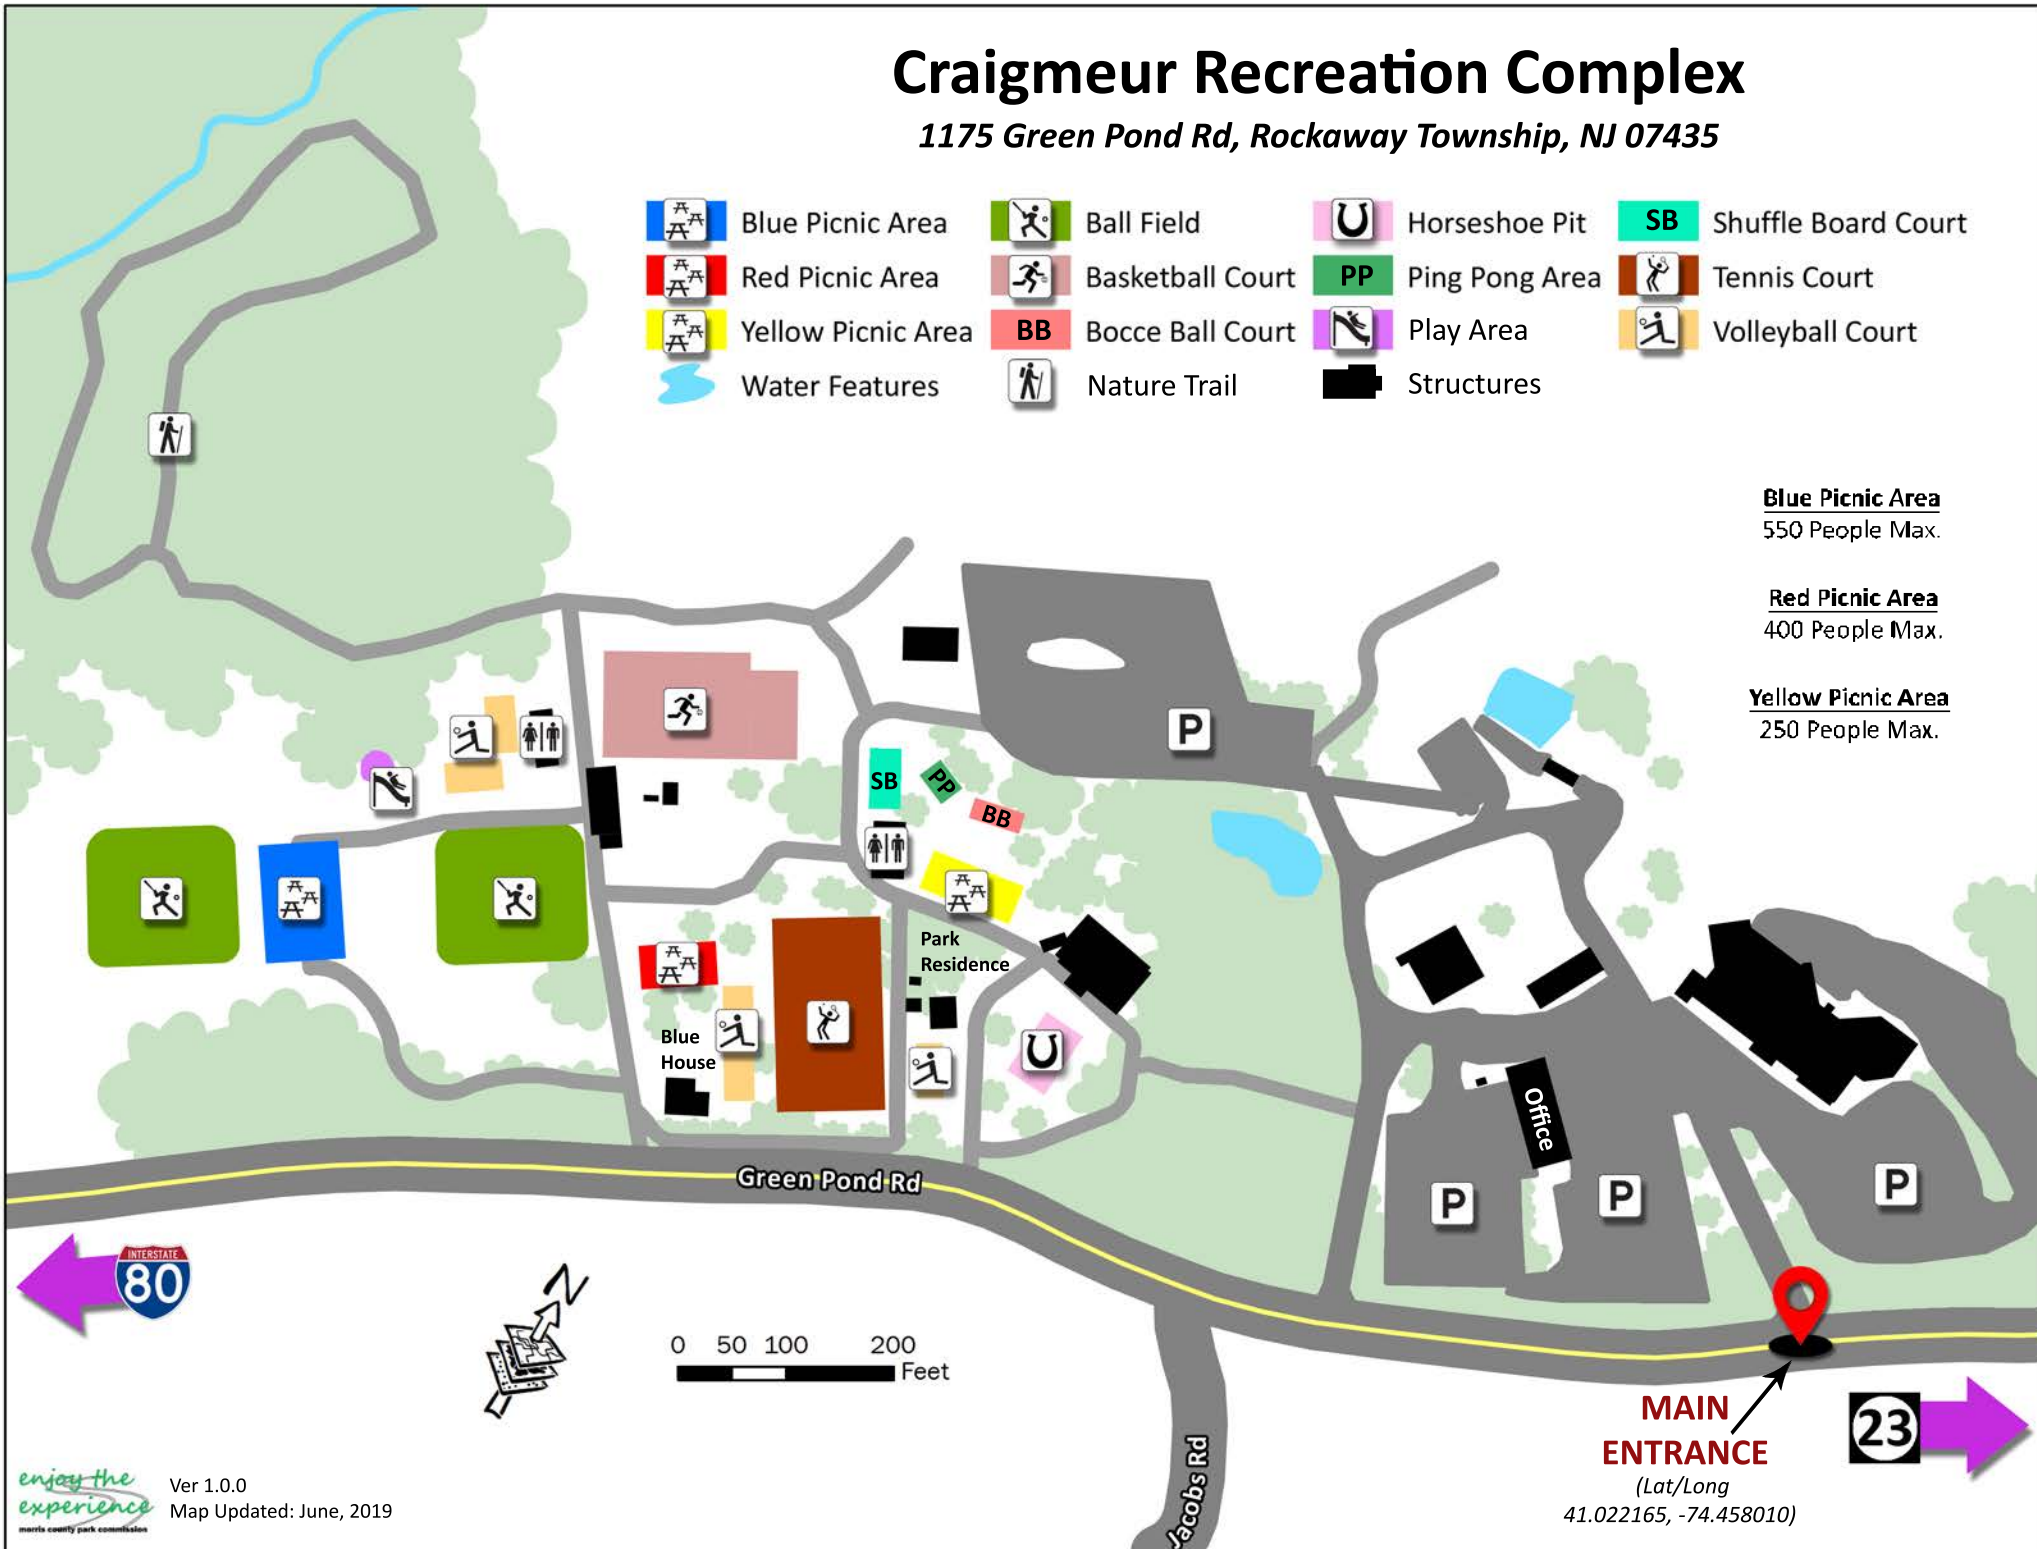

# Craigmeur Recreation Complex

1175 Green Pond Rd, Rockaway Township, NJ 07435

- |  |                    |  |                  |  |                |  |                     |
|--|--------------------|--|------------------|--|----------------|--|---------------------|
|  | Blue Picnic Area   |  | Ball Field       |  | Horseshoe Pit  |  | Shuffle Board Court |
|  | Red Picnic Area    |  | Basketball Court |  | Ping Pong Area |  | Tennis Court        |
|  | Yellow Picnic Area |  | Bocce Ball Court |  | Play Area      |  | Volleyball Court    |
|  | Water Features     |  | Nature Trail     |  | Structures     |  |                     |

**Blue Picnic Area**  
550 People Max.

**Red Picnic Area**  
400 People Max.

**Yellow Picnic Area**  
250 People Max.

**MAIN ENTRANCE**

(Lat/Long  
41.022165, -74.458010)