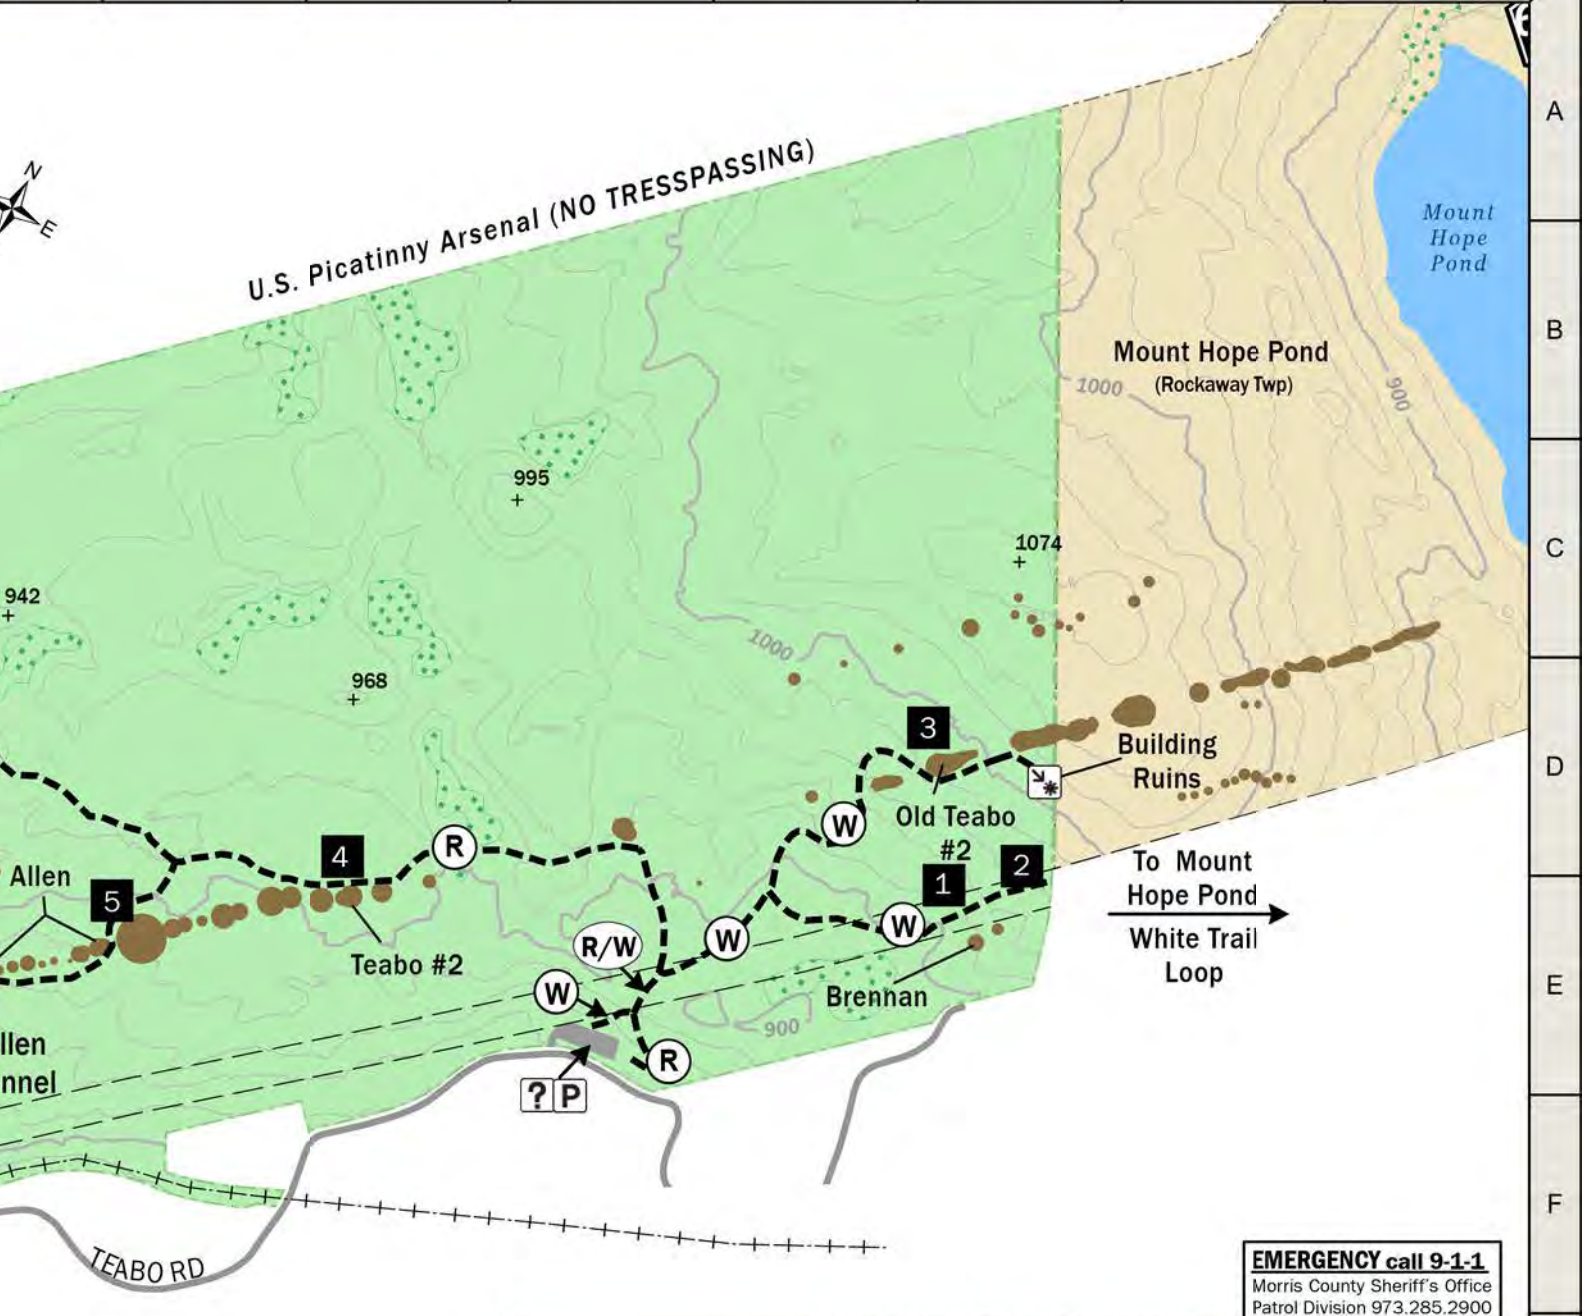

U.S. Picatinny Arsenal
(NO TRESSPASSING)

Private Property
(NO TRESSPASSING)

To Route 15

Blaze Key	
	Trail Begins
	Trail Continues
	Turn Left
	Turn Right
	Trail Ends

Trail Blaze Colors			
	Blue		Red
	Green		White
	Orange		Red/White

Attention Users

Dogs must remain on a 6' leash as per Article III, Section 3 of the Morris County...

For safety purposes, all trail users must stay on signed/blazed trails or walkways...

Bow and firearm hunting may be permitted in some parks. Please contact the N... more information.

MORRIS COUNTY PARK COMMISSION

Mount Hope Historical County Park

<ul style="list-style-type: none"> Public Vehicle Road Blazed Trail - Foot Traffic Only River/Stream Utility Right-of-Way Abandoned Mount Hope Mineral Railroad 	<ul style="list-style-type: none"> Park Boundary Municipal Open Space Lake/Pond Wetland 	<ul style="list-style-type: none"> Mine Subsidence Pits Parking Directory Point of Interest 240 + Elevation in Feet Numbered Sign along Trail (see Other Side for More Information)
---	---	--

SCALE IN FEET

Elevation contour lines at 20 foot intervals

Map Updated: January, 2022
Version 1.0.4