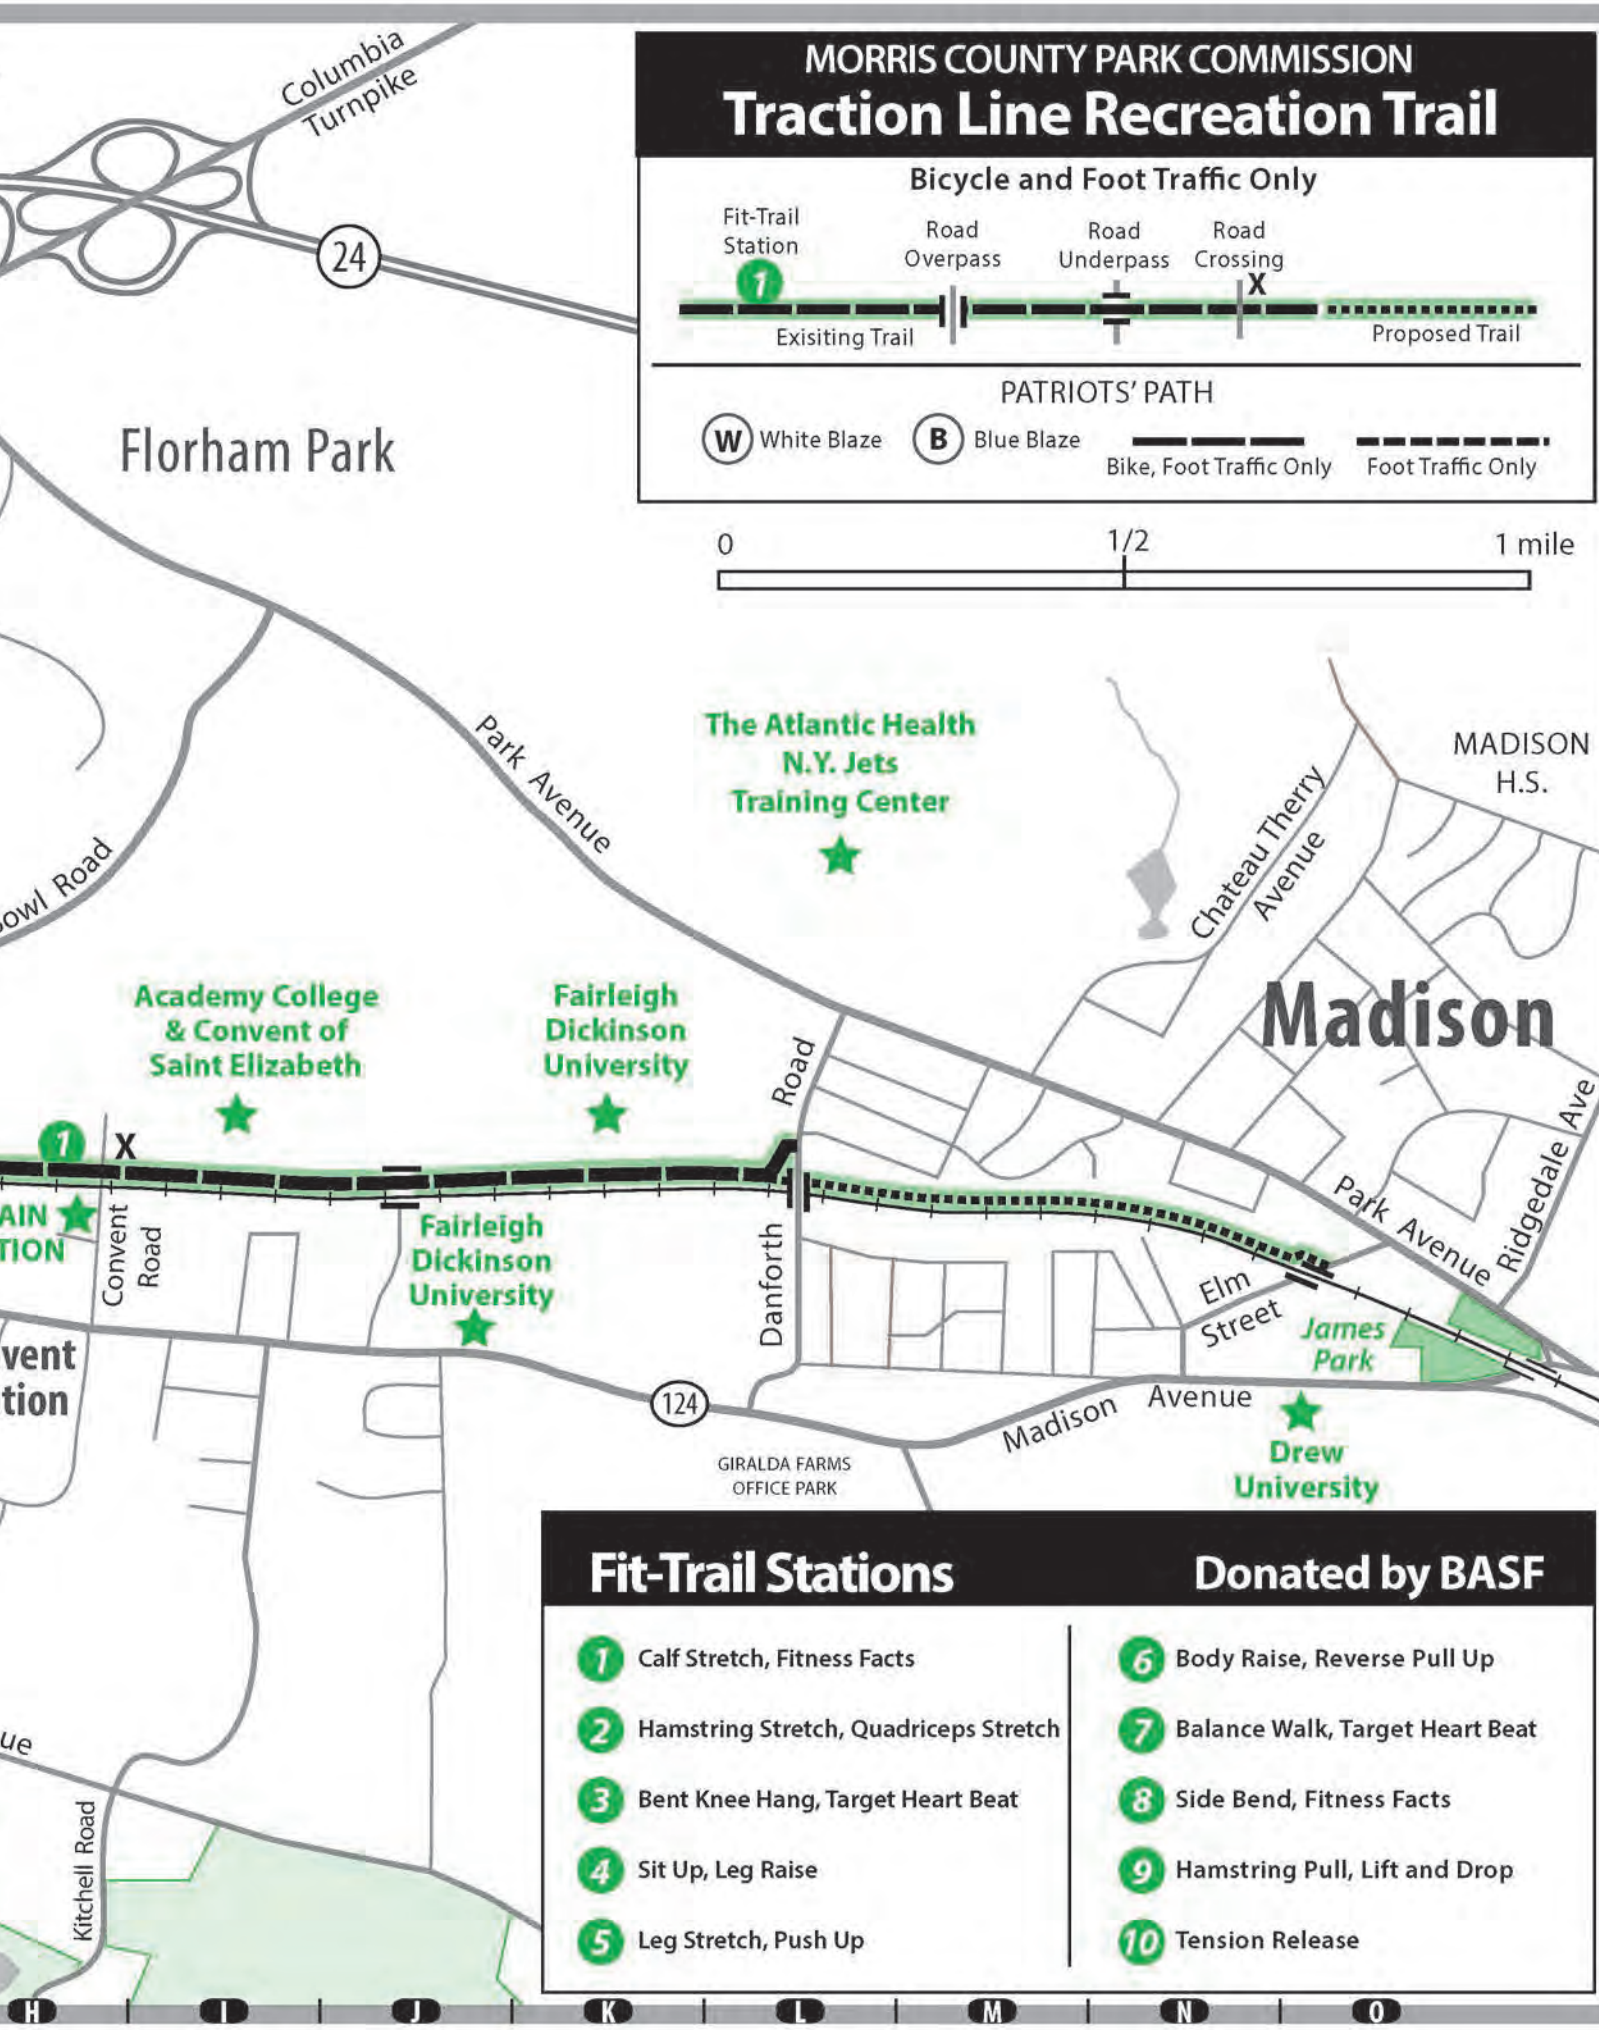

Hanover

Morris

Frelinghuysen Arboretum

Morris Museum

Acorn Hall

Morris County Golf Course

TRAIN STATION

Convent Station

Morris

Morristown

Loantaka Brook Reservation

A B C D E F G H

MORRIS COUNTY PARK COMMISSION Traction Line Recreation Trail

Bicycle and Foot Traffic Only

PATRIOTS' PATH

W White Blaze

B Blue Blaze

Bike, Foot Traffic Only

Foot Traffic Only

Fit-Trail Stations

- 1** Calf Stretch, Fitness Facts
- 2** Hamstring Stretch, Quadriceps Stretch
- 3** Bent Knee Hang, Target Heart Beat
- 4** Sit Up, Leg Raise
- 5** Leg Stretch, Push Up

Donated by BASF

- 6** Body Raise, Reverse Pull Up
- 7** Balance Walk, Target Heart Beat
- 8** Side Bend, Fitness Facts
- 9** Hamstring Pull, Lift and Drop
- 10** Tension Release